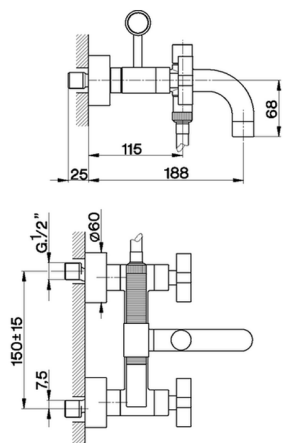

CHARACTERISTICS