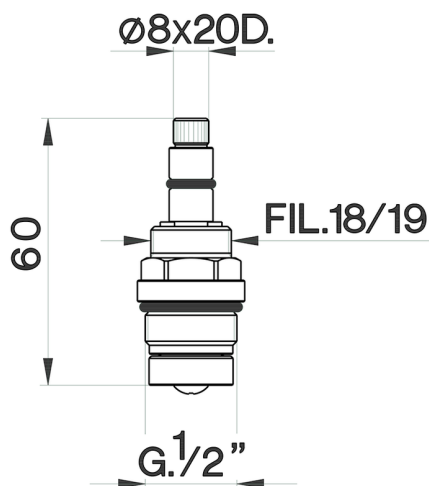

1/2" headvalve 'AR' short SPARE PARTS_ZZ928700

MODEL **ZZ928700**

1/2" headvalve 'AR' short, for one hole mixers and bath mixers

AVAILABLE FINISHINGS

04 04 Without finishing

CHARACTERISTICS

2026-04-08