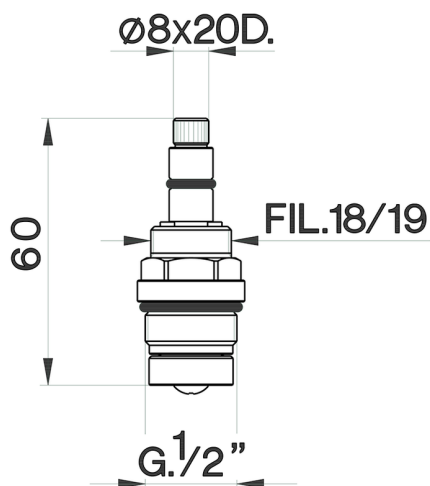

1/2" headvalve 'AR' short SPARE PARTS_ZZ928700

MODEL **ZZ928700**

1/2" headvalve 'AR' short, for one hole mixers and bath mixers

AVAILABLE FINISHINGS

 **04** 04 Without finishing

CHARACTERISTICS

2026-06-10