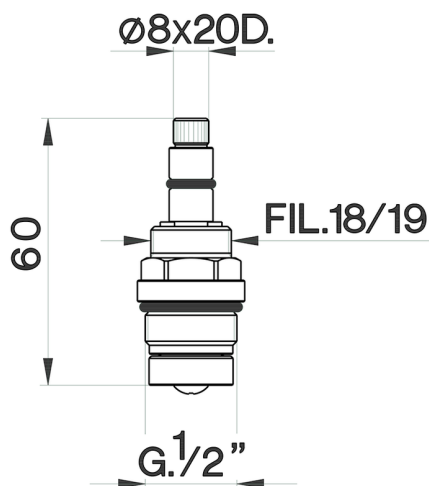

1/2" headvalve 'AR' short SPARE PARTS_ZZ928700

MODEL **ZZ928700**

1/2" headvalve 'AR' short, for one hole mixers and bath mixers

AVAILABLE FINISHINGS

04 04 Without finishing

CHARACTERISTICS

2026-05-01