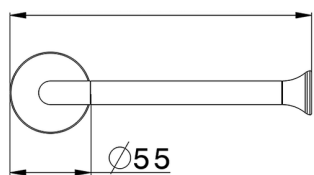

Toilet paper holder VITA_VI090400

MODEL **VI090400**

Toilet paper holder

AVAILABLE FINISHINGS

-  **21** 21 Chrome
-  **2Q** 2Q Black Titanium
-  **40** 40 Matt Black
-  **4Q** 4Q Matt White

CHARACTERISTICS