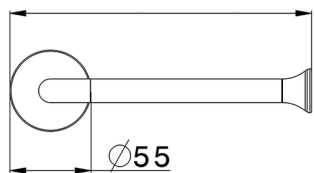

Toilet paper holder VITA_VI090400

MODEL **VI090400**

Toilet paper holder

AVAILABLE FINISHINGS

-  **21** 21 Chrome
-  **2Q** 2Q Black Titanium
-  **40** 40 Matt Black
-  **4Q** 4Q Matt White

CHARACTERISTICS