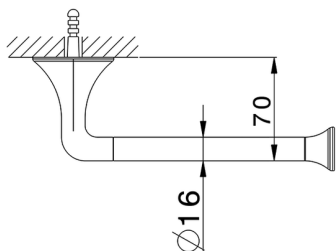

Toilet paper holder VITA_VI090400

MODEL **VI090400**

Toilet paper holder

AVAILABLE FINISHINGS

-  **21** 21 Chrome
-  **2Q** 2Q Black Titanium
-  **40** 40 Matt Black
-  **4Q** 4Q Matt White

CHARACTERISTICS