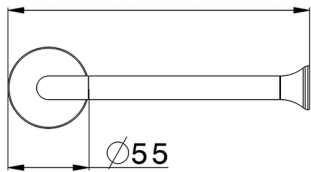

Toilet paper holder VITA_VI090400

MODEL **VI090400**

Toilet paper holder

AVAILABLE FINISHINGS

-  **21** 21 Chrome
-  **2Q** 2Q Black Titanium
-  **40** 40 Matt Black
-  **4Q** 4Q Matt White

CHARACTERISTICS