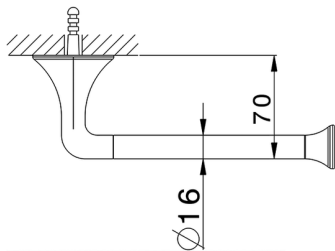

Toilet paper holder VITA_VI090400

MODEL **VI090400**

Toilet paper holder

AVAILABLE FINISHINGS

-  **21** 21 Chrome
-  **2Q** 2Q Black Titanium
-  **40** 40 Matt Black
-  **4Q** 4Q Matt White

CHARACTERISTICS