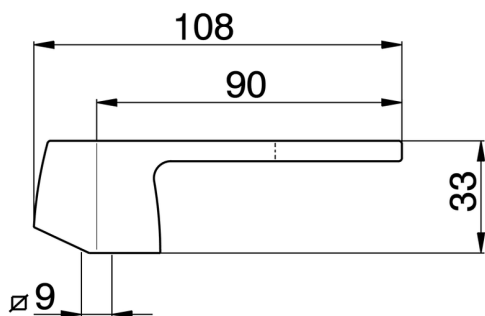

2024-09-16