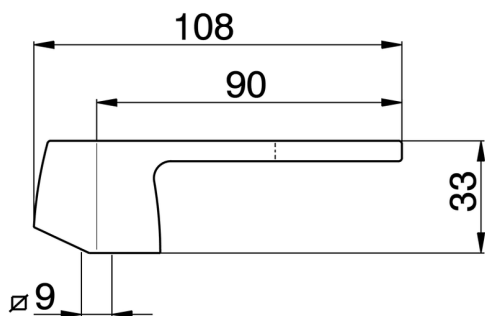

Lever for single lever mixer 'CE' SPARE PARTS_ZZ949580

MODEL **ZZ949580**

Lever for single lever mixer 'CE'

AVAILABLE FINISHINGS

CHARACTERISTICS

2024-09-19