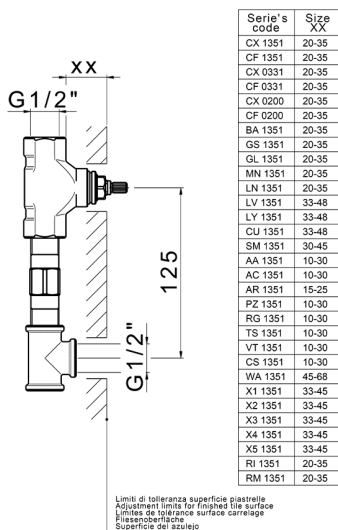

Exposed part for concealed washbasin mixer NUANCE X32_X2013511

X2013511

<https://en.cisal.it/exposed-part-for-concealed-washbasin-mixer-nuance-x32x2013511>

Concealed washbasin mixer CONCEALED_ZA033510

MODEL **ZA033510**

Concealed washbasin mixer, with two right headvalves

AVAILABLE FINISHINGS

CHARACTERISTICS

Concealed **1**

2024-09-19