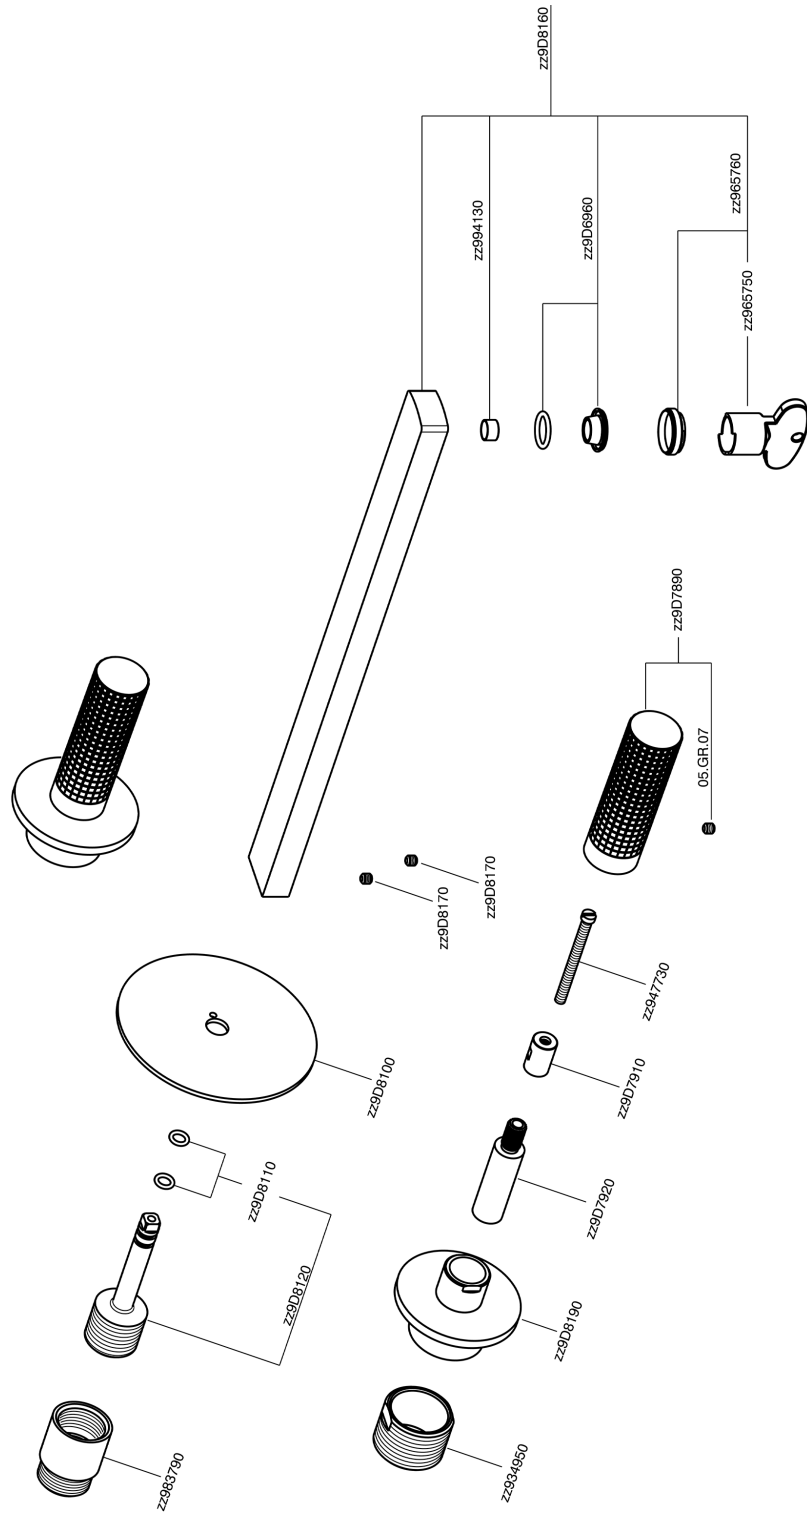

Exposed part for concealed washbasin mixer NUANCE X32_X2013511

MODEL **X2013511**

Exposed part for concealed washbasin mixer, without concealed part, for item ZA033510, Inox AISI 316L

AVAILABLE FINISHINGS

-  **5H** 5H Dark Brass Brushed
-  **5L** 5L Brushed Black Titanium
-  **5N** 5N Brushed Rose Gold
-  **D1** D1 Brushed Inox

CHARACTERISTICS

Installation **Concealed**

Required concealed parts **ZA033510**

Exposed part for concealed washbasin mixer NUANCE X32_X2013511

X2013511

<https://en.cisal.it/exposed-part-for-concealed-washbasin-mixer-nuance-x32x2013511>

Concealed washbasin mixer CONCEALED_ZA033510

MODEL **ZA033510**

Concealed washbasin mixer, with two right headvalves

AVAILABLE FINISHINGS

CHARACTERISTICS

Concealed **1**

2024-09-19