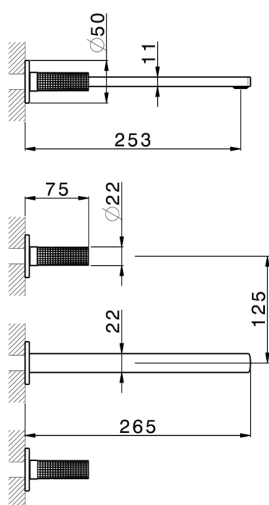

Exposed part for concealed washbasin mixer NUANCE X32_X2013511

MODEL **X2013511**

Exposed part for concealed washbasin mixer, without concealed part, for item ZA033510, Inox AISI 316L

AVAILABLE FINISHINGS

-  **5H** 5H Dark Brass Brushed
-  **5L** 5L Brushed Black Titanium
-  **5N** 5N Brushed Rose Gold
-  **D1** D1 Brushed Inox

CHARACTERISTICS

Installation **Concealed**

Required concealed parts **ZA033510**

Exposed part for concealed washbasin mixer NUANCE X32_X2013511

X2013511

<https://en.cisal.it/exposed-part-for-concealed-washbasin-mixer-nuance-x32x2013511>

Concealed washbasin mixer CONCEALED_ZA033510

MODEL **ZA033510**

Concealed washbasin mixer, with two right headvalves

AVAILABLE FINISHINGS

CHARACTERISTICS

Concealed **1**

2024-09-19