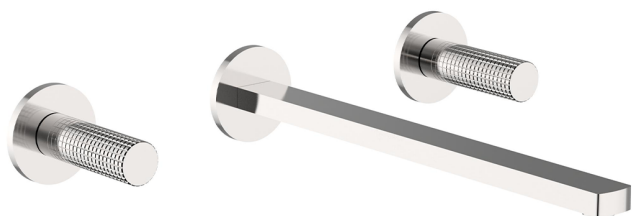

Exposed part for concealed washbasin mixer NUANCE X32_X2013511

MODEL **X2013511**

Exposed part for concealed washbasin mixer, without concealed part, for item ZA033510, Inox AISI 316L

AVAILABLE FINISHINGS

-  **5H** 5H Dark Brass Brushed
-  **5L** 5L Brushed Black Titanium
-  **5N** 5N Brushed Rose Gold
-  **D1** D1 Brushed Inox

CHARACTERISTICS

Installation **Concealed**

Required concealed parts **ZA033510**

Exposed part for concealed washbasin mixer NUANCE X32_X2013511

X2013511

<https://en.cisal.it/exposed-part-for-concealed-washbasin-mixer-nuance-x32x2013511>

Concealed washbasin mixer CONCEALED_ZA033510

MODEL **ZA033510**

Concealed washbasin mixer, with two right headvalves

AVAILABLE FINISHINGS

CHARACTERISTICS

Concealed **1**

2024-09-19