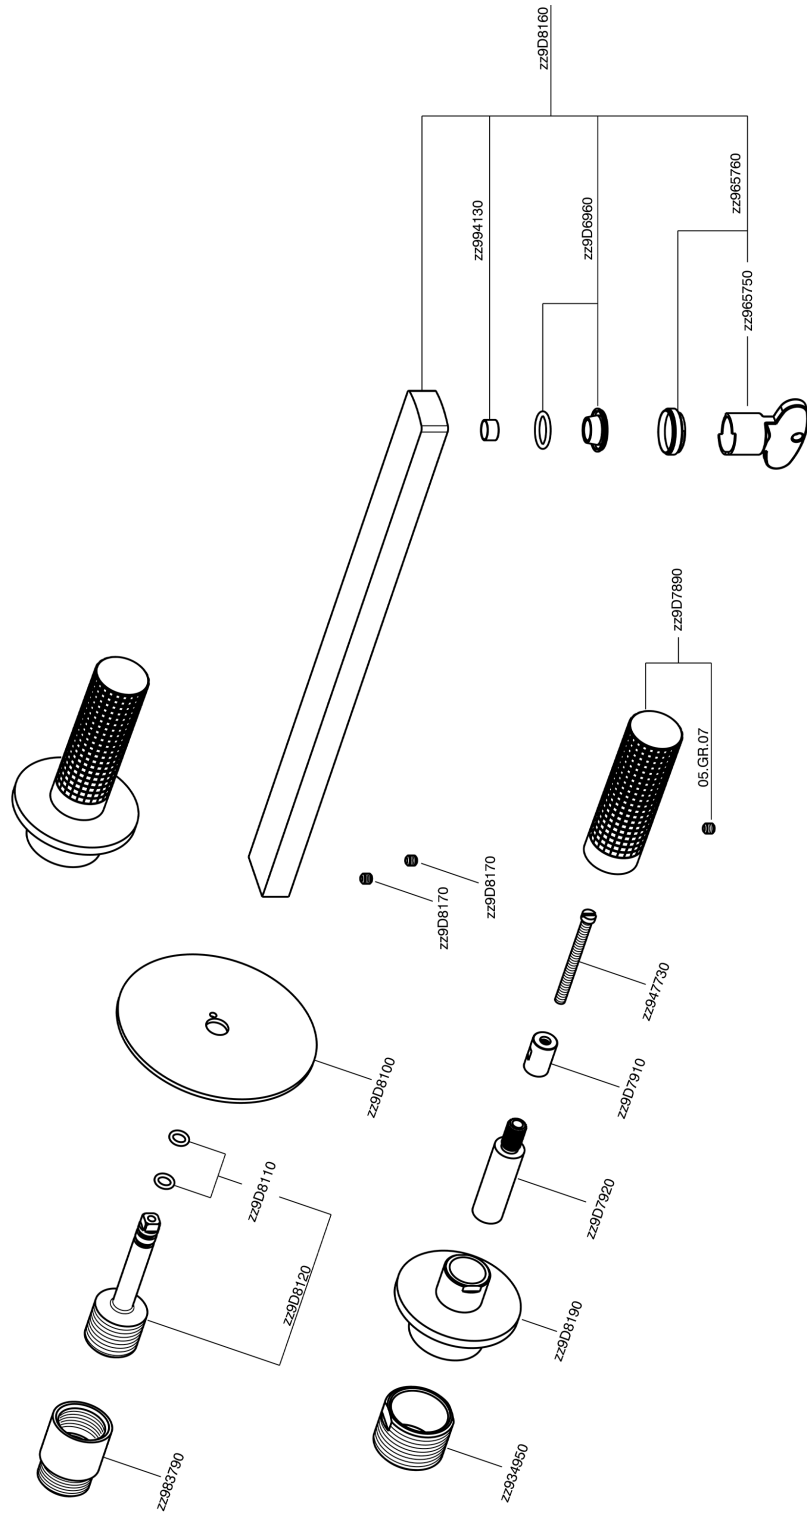

## Exposed part for concealed washbasin mixer NUANCE X32\_X2013511

X2013511

<https://en.cisal.it/exposed-part-for-concealed-washbasin-mixer-nuance-x32x2013511>

## Concealed washbasin mixer CONCEALED\_ZA033510

ZA033510

<https://en.cisal.it/concealed-washbasin-mixer-concealedza033510>

2024-09-19