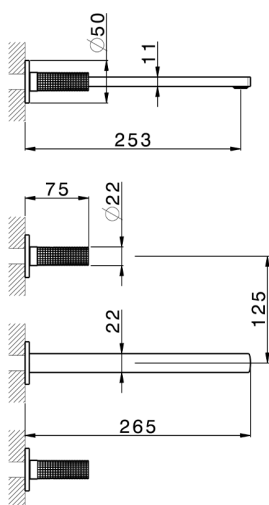

## Exposed part for concealed washbasin mixer NUANCE X32\_X2013511

MODEL **X2013511**

Exposed part for concealed washbasin mixer, without concealed part, for item ZA033510, Inox AISI 316L

## Exposed part for concealed washbasin mixer NUANCE X32\_X2013511

X2013511

<https://en.cisal.it/exposed-part-for-concealed-washbasin-mixer-nuance-x32x2013511>

## Concealed washbasin mixer CONCEALED\_ZA033510

MODEL **ZA033510**

Concealed washbasin mixer, with two right headvalves

AVAILABLE FINISHINGS

CHARACTERISTICS

Concealed **1**

2024-09-19