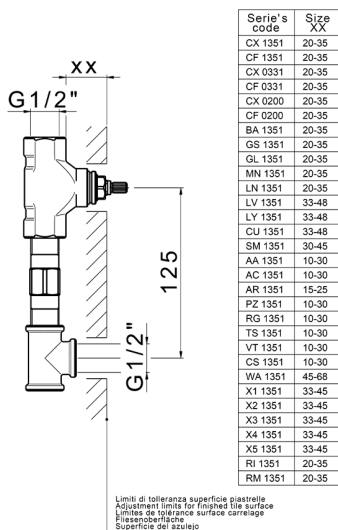

## Exposed part for concealed washbasin mixer NUANCE X32\_X2013511

X2013511

<https://en.cisal.it/exposed-part-for-concealed-washbasin-mixer-nuance-x32x2013511>

## Concealed washbasin mixer CONCEALED\_ZA033510

MODEL **ZA033510**

Concealed washbasin mixer, with two right headvalves

AVAILABLE FINISHINGS

CHARACTERISTICS

Concealed **1**

2024-09-19