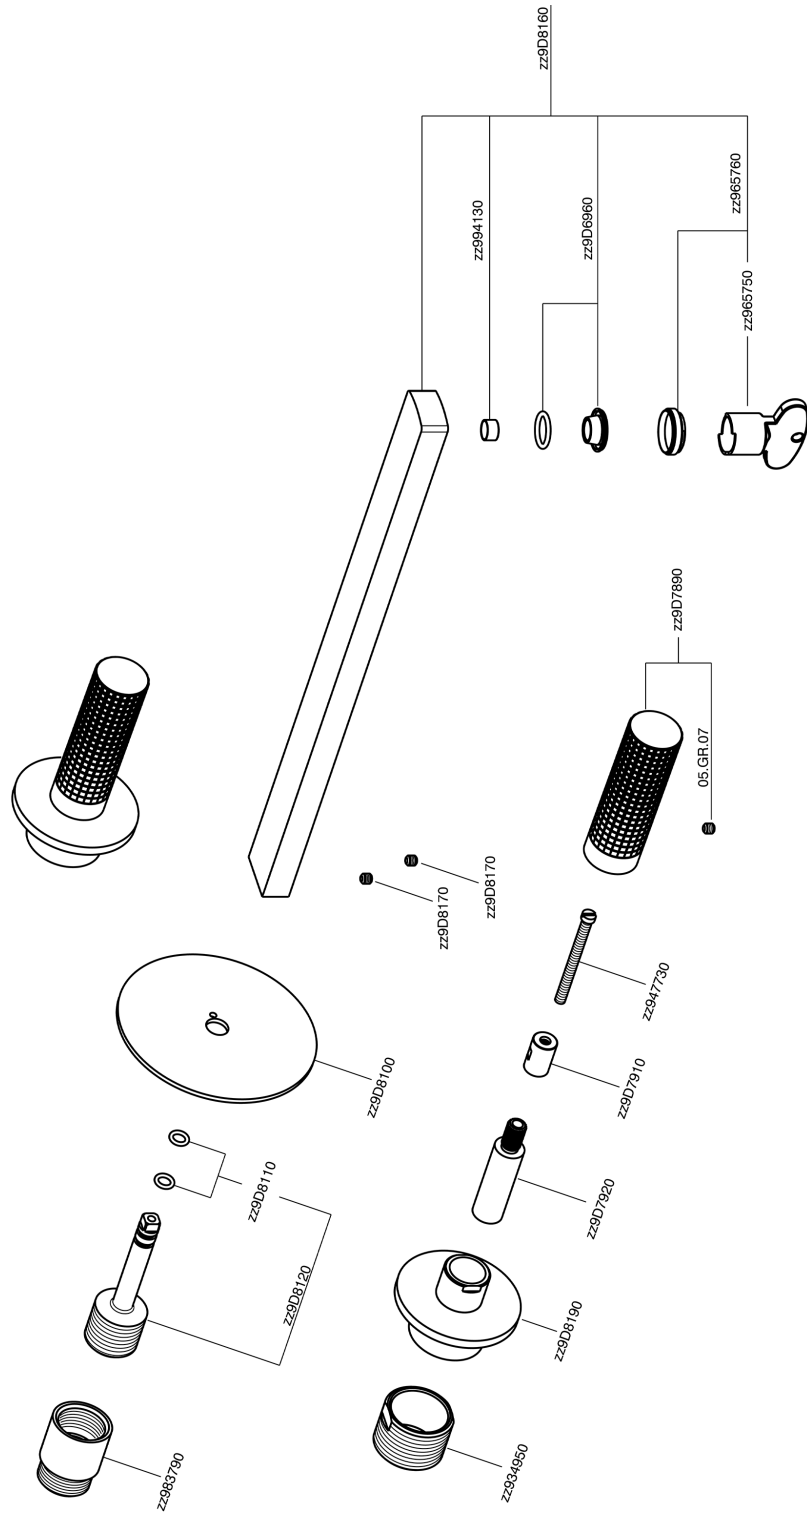

## Exposed part for concealed washbasin mixer NUANCE X32\_X2013511

MODEL **X2013511**

Exposed part for concealed washbasin mixer, without concealed part, for item ZA033510, Inox AISI 316L

### CHARACTERISTICS

Installation **Concealed**  
 Required concealed parts **ZA033510**

## Exposed part for concealed washbasin mixer NUANCE X32\_X2013511

X2013511

<https://en.cisal.it/exposed-part-for-concealed-washbasin-mixer-nuance-x32x2013511>

## Concealed washbasin mixer CONCEALED\_ZA033510

MODEL **ZA033510**

Concealed washbasin mixer, with two right headvalves

AVAILABLE FINISHINGS

CHARACTERISTICS

Concealed **1**

2024-09-19