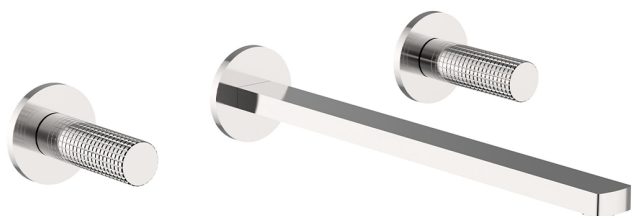

## Exposed part for concealed washbasin mixer NUANCE X32\_X2013511

MODEL **X2013511**

Exposed part for concealed washbasin mixer, without concealed part, for item ZA033510, Inox AISI 316L

### AVAILABLE FINISHINGS

-  **5H** 5H Dark Brass Brushed
-  **5L** 5L Brushed Black Titanium
-  **5N** 5N Brushed Rose Gold
-  **D1** D1 Brushed Inox

## Exposed part for concealed washbasin mixer NUANCE X32\_X2013511

X2013511

<https://en.cisal.it/exposed-part-for-concealed-washbasin-mixer-nuance-x32x2013511>

## Concealed washbasin mixer CONCEALED\_ZA033510

MODEL **ZA033510**

Concealed washbasin mixer, with two right headvalves

AVAILABLE FINISHINGS

CHARACTERISTICS

Concealed **1**

2024-09-19