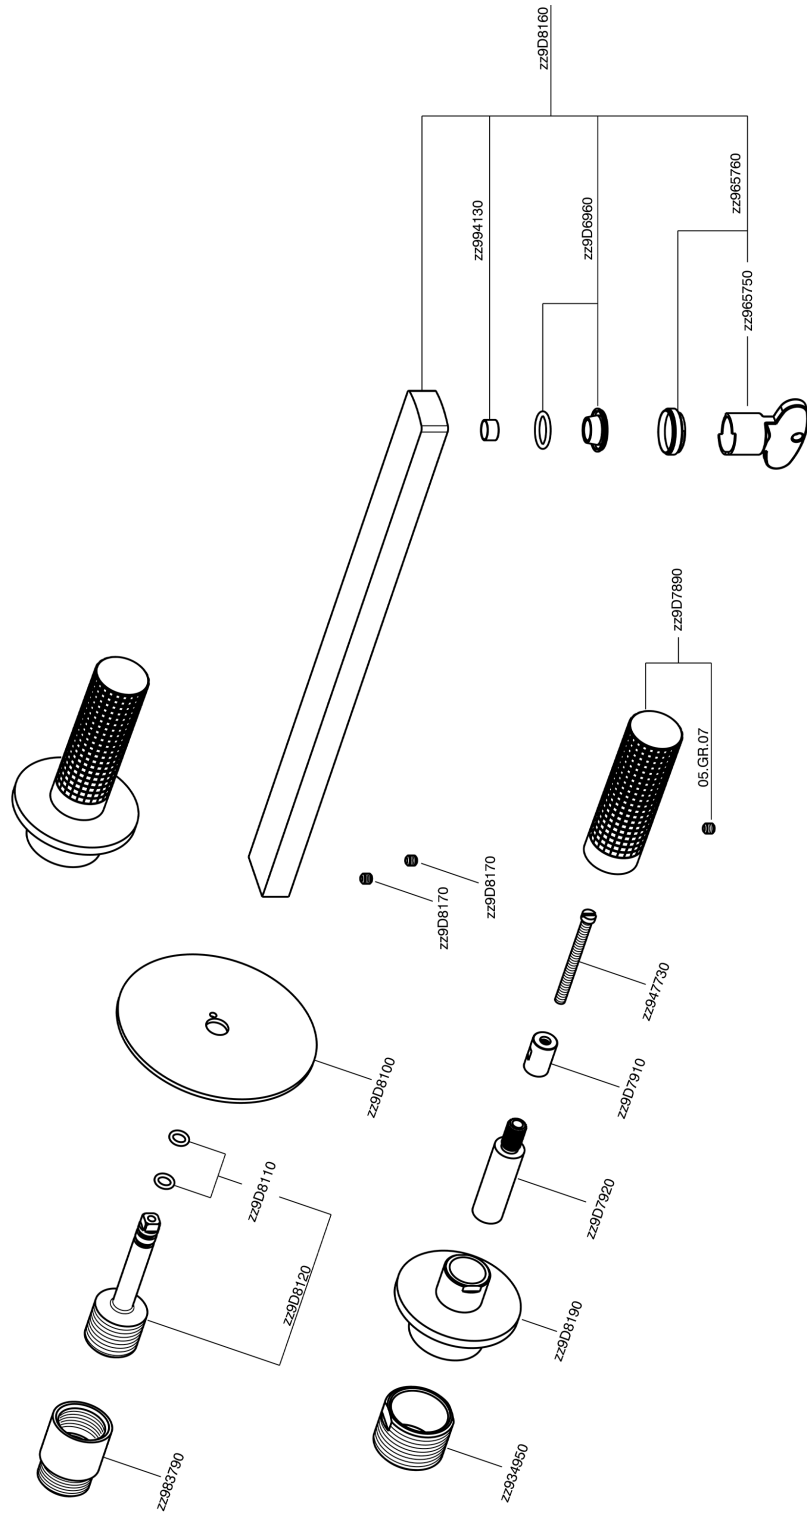

Exposed part for concealed washbasin mixer NUANCE X32_X2013511

X2013511

<https://en.cisal.it/exposed-part-for-concealed-washbasin-mixer-nuance-x32x2013511>

Concealed washbasin mixer CONCEALED_ZA033510

ZA033510

<https://en.cisal.it/concealed-washbasin-mixer-concealedza033510>

2024-09-19