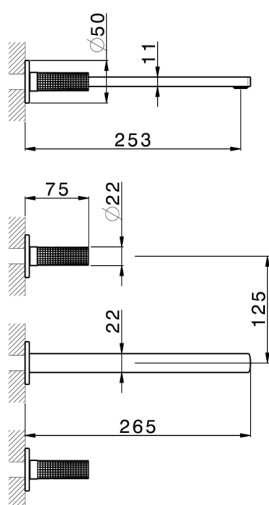

Exposed part for concealed washbasin mixer NUANCE X32_X2013511

MODEL **X2013511**

Exposed part for concealed washbasin mixer, without concealed part, for item ZA033510, Inox AISI 316L

AVAILABLE FINISHINGS

-  **5H** 5H Dark Brass Brushed
-  **5L** 5L Brushed Black Titanium
-  **5N** 5N Brushed Rose Gold
-  **D1** D1 Brushed Inox

CHARACTERISTICS

Installation **Concealed**

Required concealed parts **ZA033510**

Exposed part for concealed washbasin mixer NUANCE X32_X2013511

X2013511

<https://en.cisal.it/exposed-part-for-concealed-washbasin-mixer-nuance-x32x2013511>

Concealed washbasin mixer CONCEALED_ZA033510

MODEL **ZA033510**

Concealed washbasin mixer, with two right headvalves

AVAILABLE FINISHINGS

CHARACTERISTICS

Concealed **1**

2024-09-16