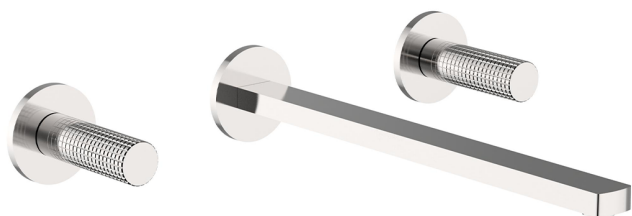

Exposed part for concealed washbasin mixer NUANCE X32_X2013511

MODEL **X2013511**

Exposed part for concealed washbasin mixer, without concealed part, for item ZA033510, Inox AISI 316L

AVAILABLE FINISHINGS

-  **5H** 5H Dark Brass Brushed
-  **5L** 5L Brushed Black Titanium
-  **5N** 5N Brushed Rose Gold
-  **D1** D1 Brushed Inox

CHARACTERISTICS

Installation **Concealed**

Required concealed parts **ZA033510**

Exposed part for concealed washbasin mixer NUANCE X32_X2013511

X2013511

<https://en.cisal.it/exposed-part-for-concealed-washbasin-mixer-nuance-x32x2013511>

Concealed washbasin mixer CONCEALED_ZA033510

MODEL **ZA033510**

Concealed washbasin mixer, with two right headvalves

AVAILABLE FINISHINGS

CHARACTERISTICS

Concealed **1**

2024-09-16