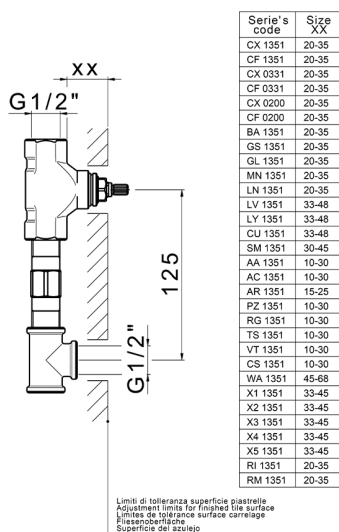

-  **5H** 5H Dark Brass Brushed
-  **5L** 5L Brushed Black Titanium
-  **5N** 5N Brushed Rose Gold
-  **D1** D1 Brushed Inox

CHARACTERISTICS

Installation **Concealed**

Required concealed parts **ZA033510**

Exposed part for concealed washbasin mixer NUANCE X32_X2013511

X2013511

<https://en.cisal.it/exposed-part-for-concealed-washbasin-mixer-nuance-x32x2013511>

Concealed washbasin mixer CONCEALED_ZA033510

MODEL **ZA033510**

Concealed washbasin mixer, with two right headvalves

AVAILABLE FINISHINGS

CHARACTERISTICS

Concealed **1**

2024-09-16