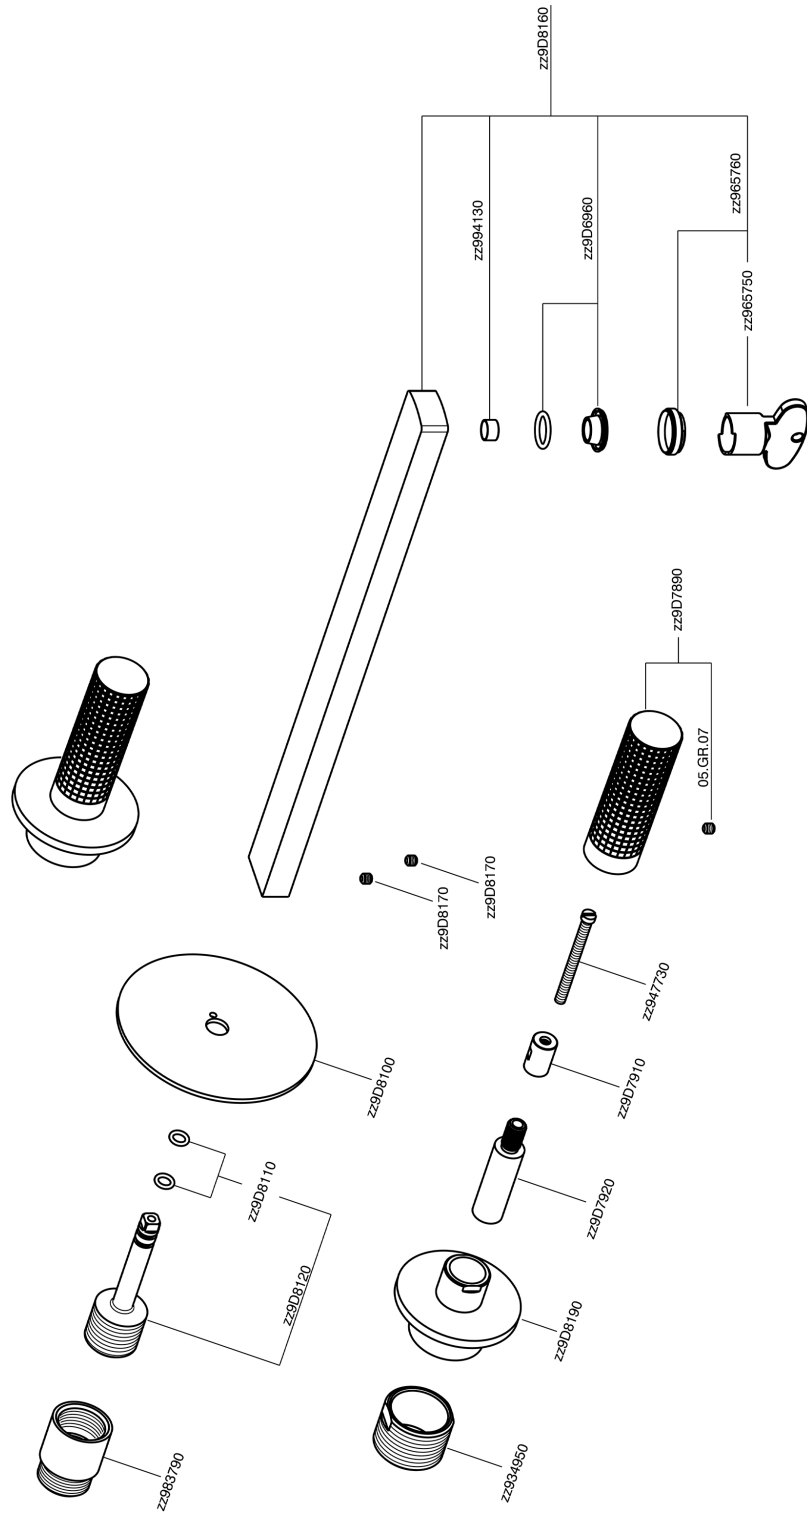

Exposed part for concealed washbasin mixer NUANCE X32_X2013511

MODEL **X2013511**

Exposed part for concealed washbasin mixer, without concealed part, for item ZA033510, Inox AISI 316L

AVAILABLE FINISHINGS

-  **5H** 5H Dark Brass Brushed
-  **5L** 5L Brushed Black Titanium
-  **5N** 5N Brushed Rose Gold
-  **D1** D1 Brushed Inox

CHARACTERISTICS

Installation **Concealed**

Required concealed parts **ZA033510**

Exposed part for concealed washbasin mixer NUANCE X32_X2013511

X2013511

<https://en.cisal.it/exposed-part-for-concealed-washbasin-mixer-nuance-x32x2013511>

Concealed washbasin mixer CONCEALED_ZA033510

MODEL **ZA033510**

Concealed washbasin mixer, with two right headvalves

AVAILABLE FINISHINGS

CHARACTERISTICS

Concealed **1**

2024-09-16