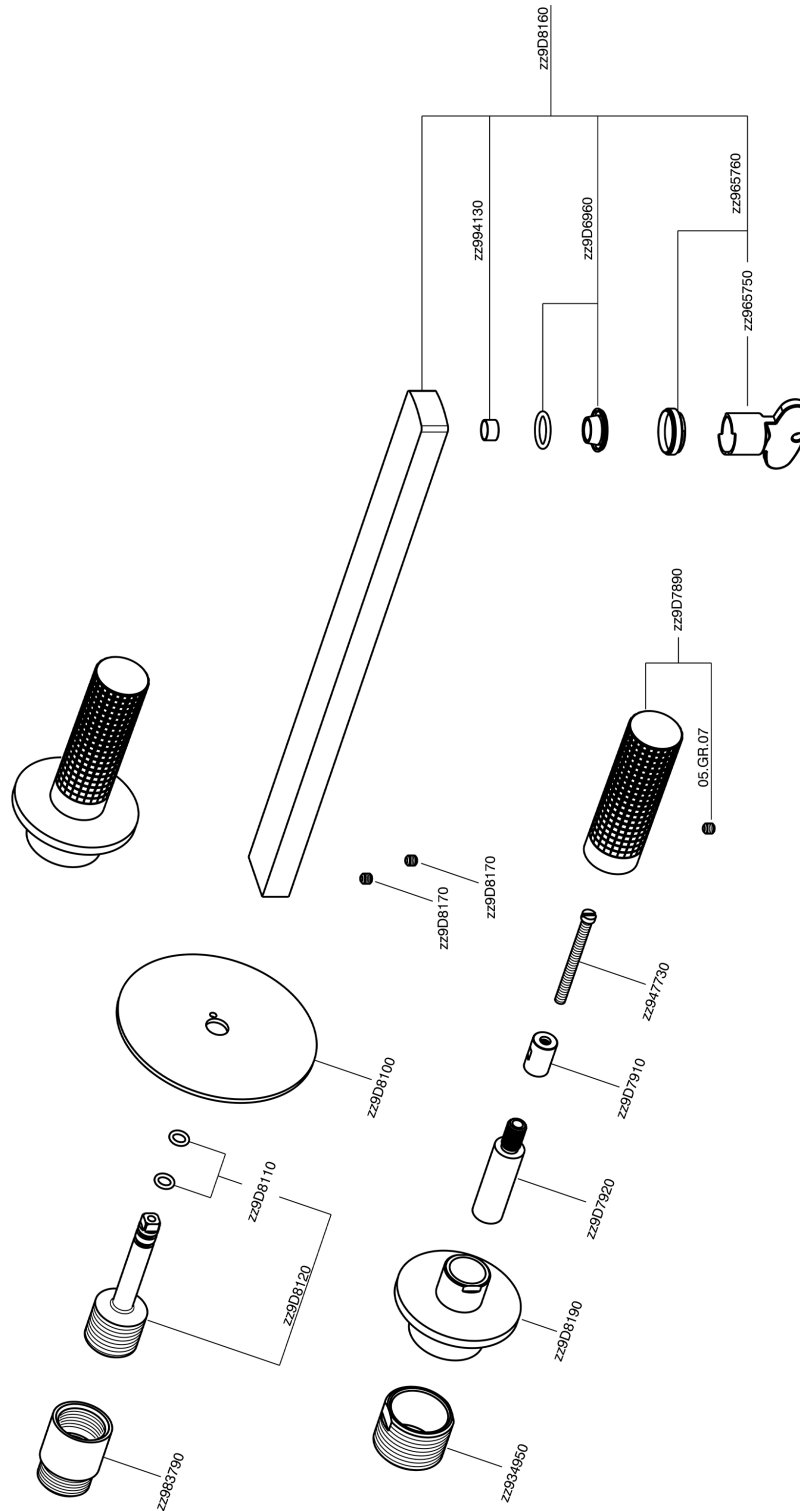

## Exposed part for concealed washbasin mixer NUANCE X32\_X2013511

X2013511

<https://en.cisal.it/exposed-part-for-concealed-washbasin-mixer-nuance-x32x2013511>

## Concealed washbasin mixer CONCEALED\_ZA033510

ZA033510

<https://en.cisal.it/concealed-washbasin-mixer-concealedza033510>

2024-09-16