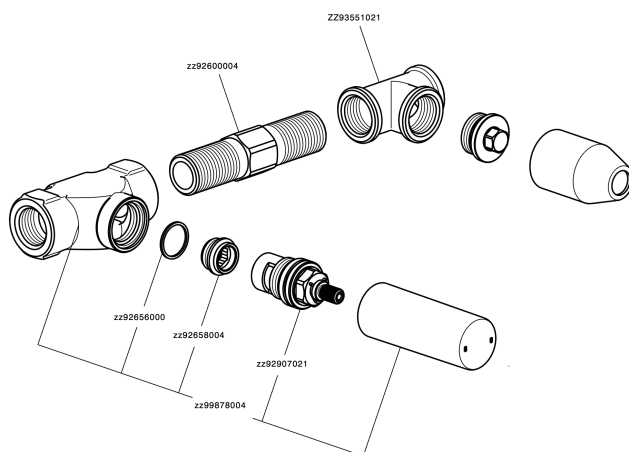

## Exposed part for concealed washbasin mixer NUANCE X32\_X2013511

X2013511

<https://en.cisal.it/exposed-part-for-concealed-washbasin-mixer-nuance-x32x2013511>

## Concealed washbasin mixer CONCEALED\_ZA033510

ZA033510

<https://en.cisal.it/concealed-washbasin-mixer-concealedza033510>

2024-09-16