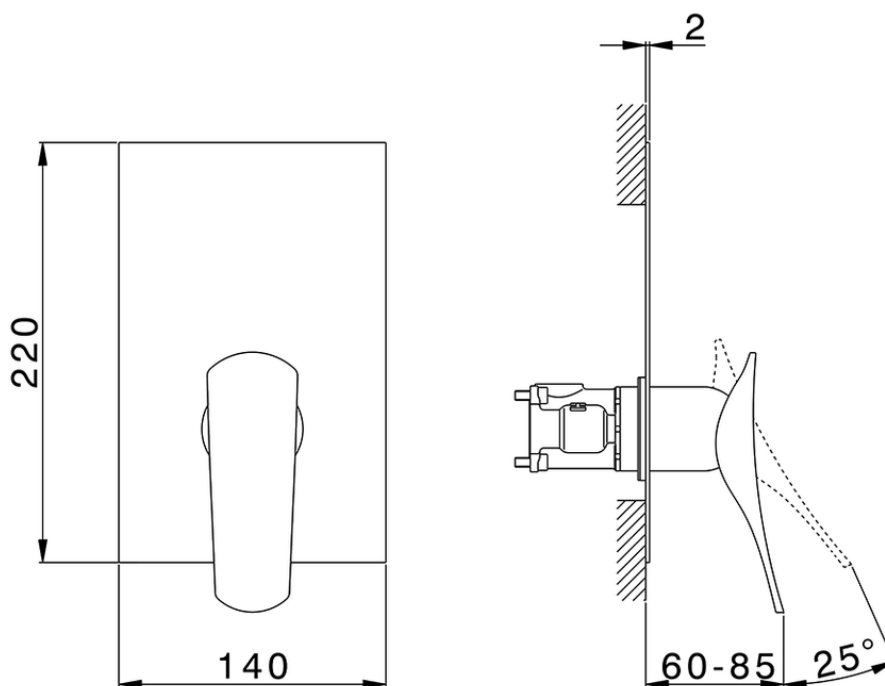

Exposed part for Single Lever One Box Valve ROADSTER ACCENT_RA0BM010

RA0BM010

<https://en.cisal.it/exposed-part-for-single-lever-one-box-valve-roadster-accent-ra0bm010>

ZA00B031

<https://en.cisal.it/one-box-universal-concealed-part-one-box-za00b031>