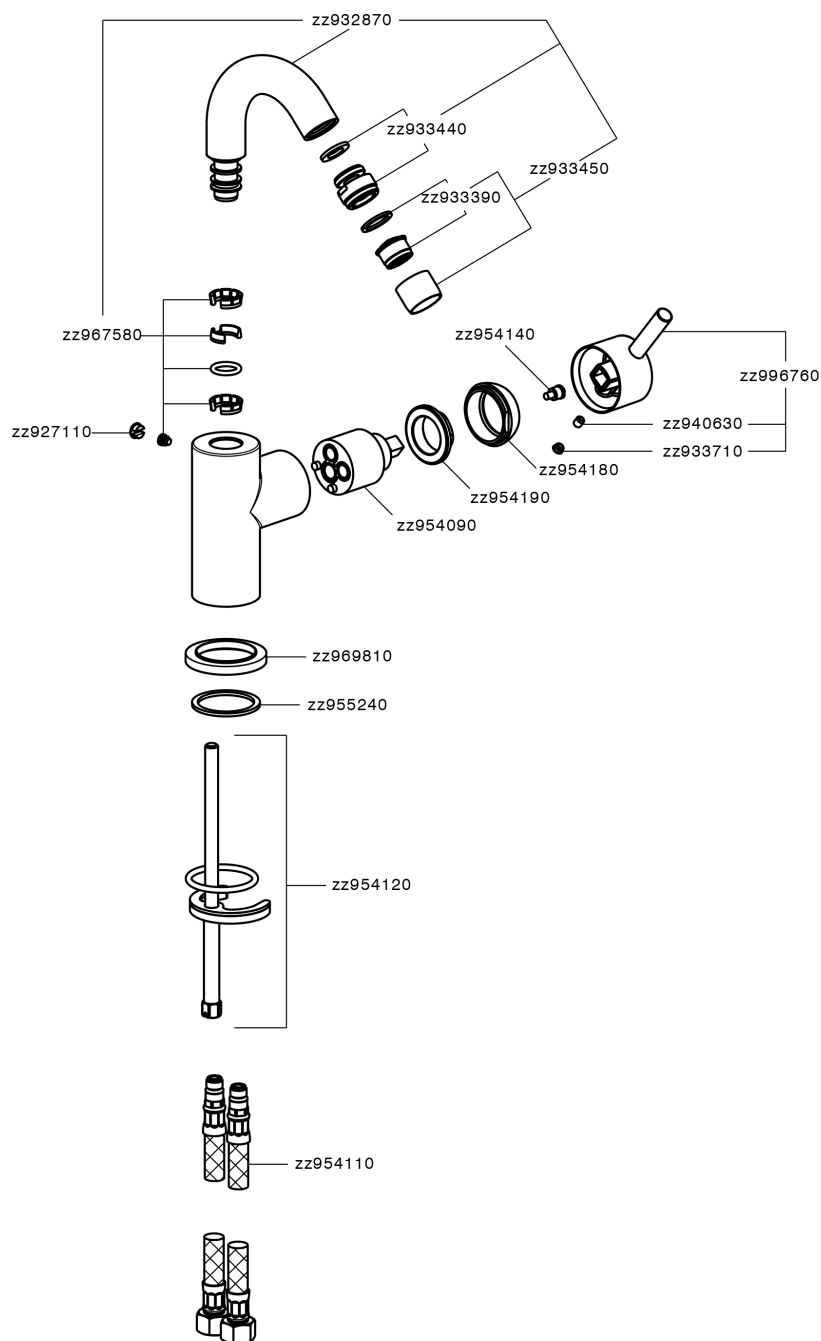

Single lever bidet mixer EnergySave NUOVA LESS_LN002565

MODEL **LN002565**

Single lever bidet mixer EnergySave, swivel spout, without automatic pop-up waste, G.3/8" stainless steel flexible hose

AVAILABLE FINISHINGS

-  **21** 21 Chrome
-  **2F** 2F Brushed Nickel
-  **40** 40 Matt Black
-  **4Q** 4Q Matt White

CHARACTERISTICS

Cartridge Spare Parts **ZZ95409000**

35 mm Cartridge

EcoStop

EcoStop feature limits water flow to approximately 50% of maximum output with one point of resistance on setting. Push slightly past the middle stop only when full water output is required. This will save water up to 50%.

EnergySave

Thanks to the EnergySave device, only cold water will be drawn if the lever is operated in the central position, so that the water heater will not be engaged and no hot water wasted, leading to considerable savings in energy and costs. The temperature can be adjusted by rotating the lever to the left, until the desired temperature is reached.

Single lever bidet mixer EnergySave NUOVA LESS_LN002565

LN002565

<https://en.cisal.it/single-lever-bidet-mixer-energysave-nuova-less-ln002565>

2026-04-25