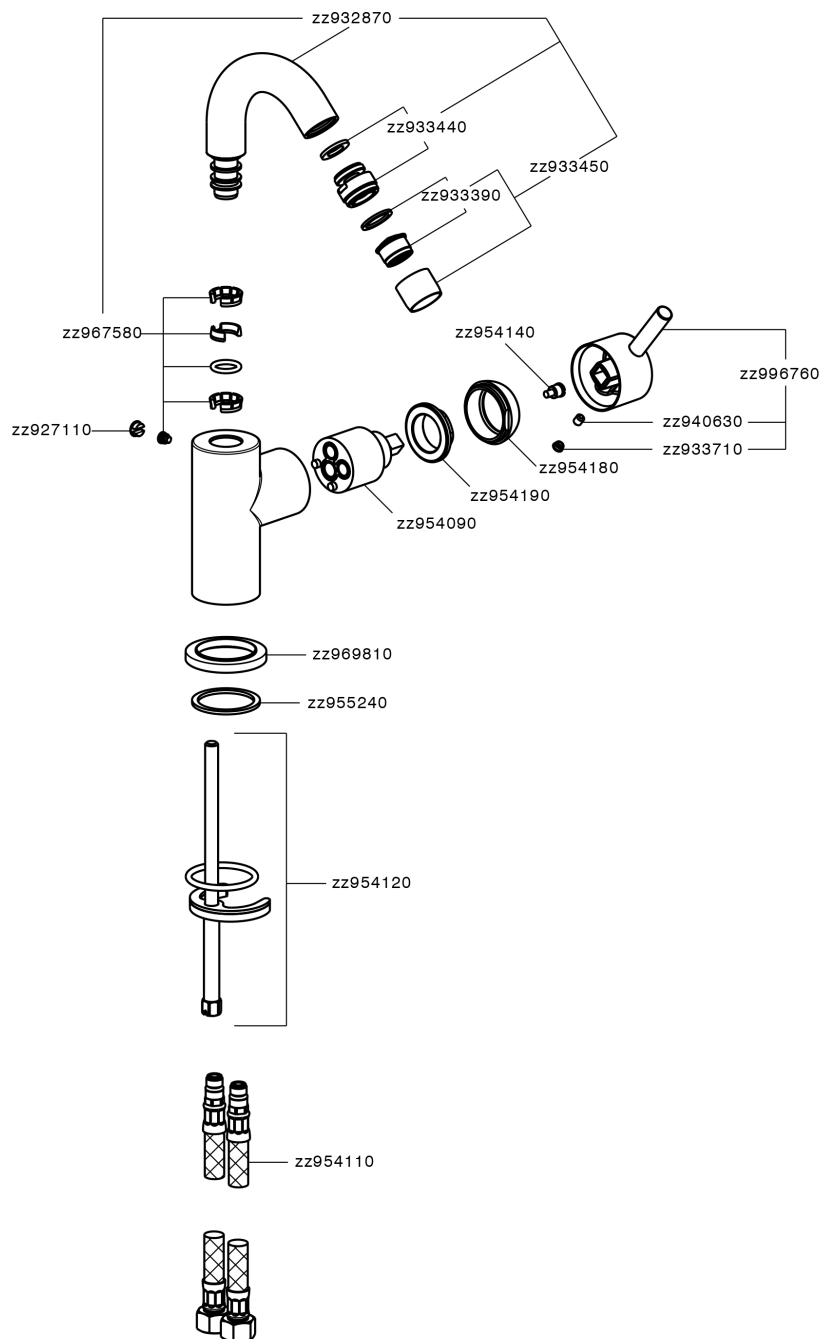

Single lever bidet mixer EnergySave NUOVA LESS_LN002565

LN002565

<https://en.cisal.it/single-lever-bidet-mixer-energysave-nuova-less-ln002565>

2026-05-15