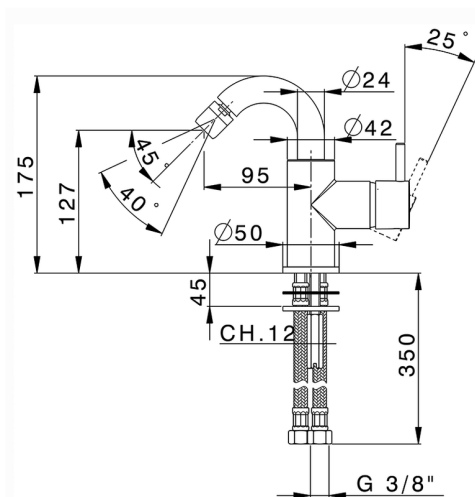

## Single lever bidet mixer EnergySave NUOVA LESS\_LN002565

MODEL **LN002565**

Single lever bidet mixer EnergySave, swivel spout, without automatic pop-up waste, G.3/8" stainless steel flexible hose

### CHARACTERISTICS

Cartridge Spare Parts **ZZ95409000**

**35 mm Cartridge**

#### EcoStop

EcoStop feature limits water flow to approximately 50% of maximum output with one point of resistance on setting. Push slightly past the middle stop only when full water output is required. This will save water up to 50%.