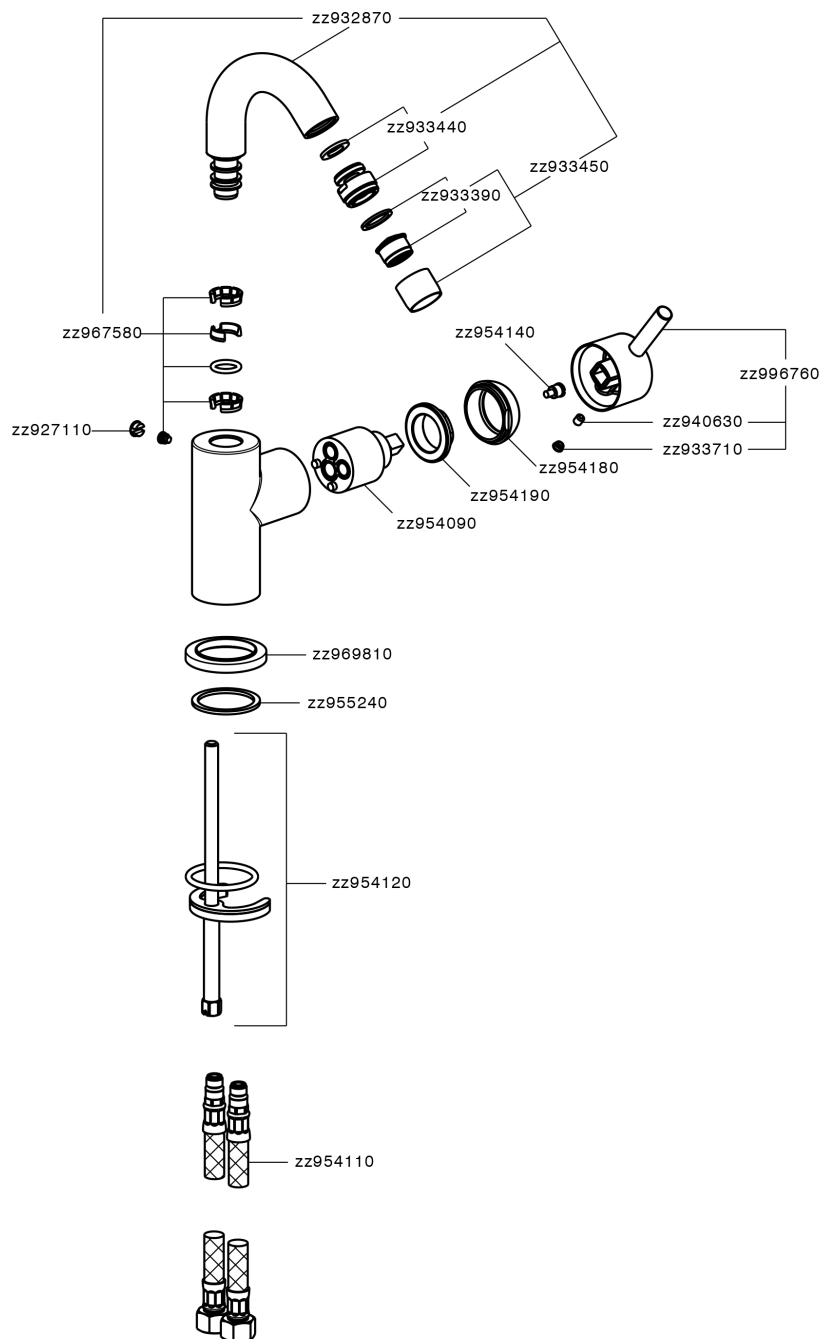

Single lever bidet mixer EnergySave NUOVA LESS_LN002565

LN002565

<https://en.cisal.it/single-lever-bidet-mixer-energysave-nuova-less-ln002565>

2026-06-05