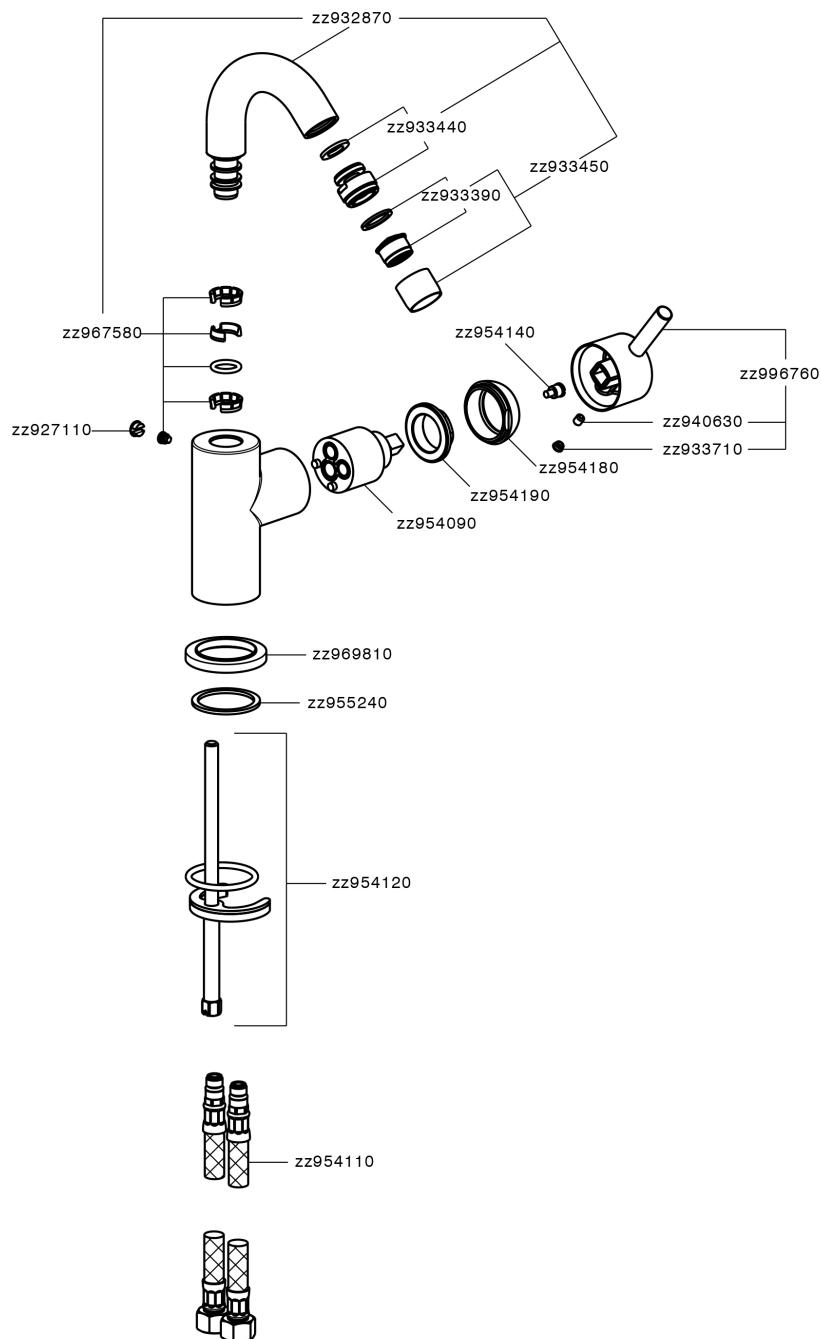

## Single lever bidet mixer EnergySave NUOVA LESS\_LN002565

LN002565

<https://en.cisal.it/single-lever-bidet-mixer-energysave-nuova-less-ln002565>

2026-06-04