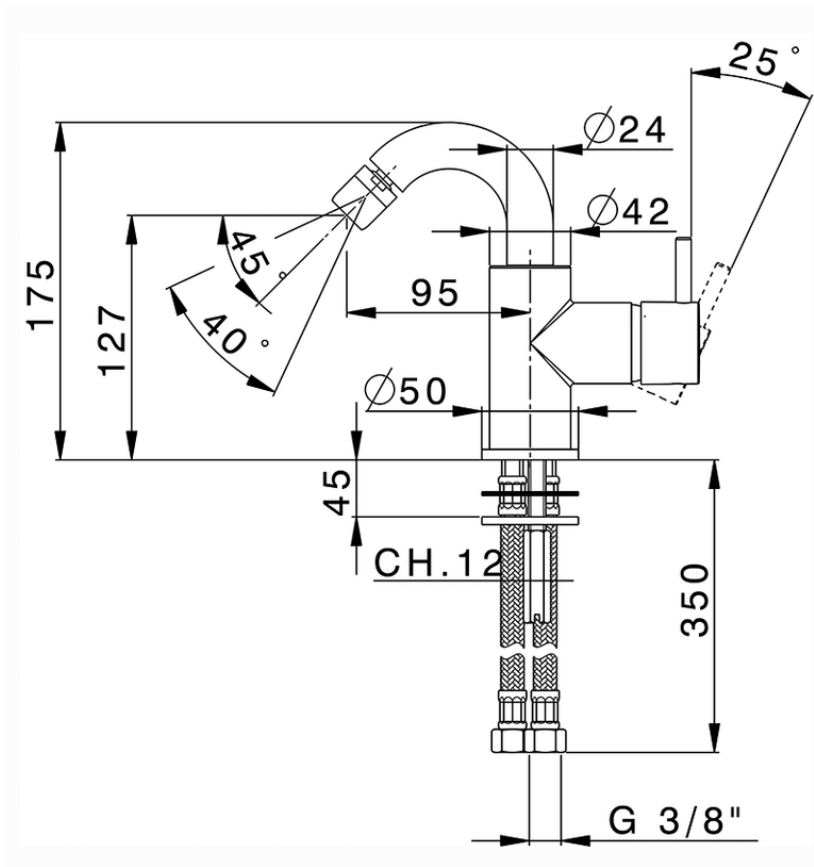

Single lever bidet mixer EnergySave NUOVA LESS\_LN002565

LN002565

<https://en.cisal.it/single-lever-bidet-mixer-energysave-nuova-less-ln002565>

2026-06-25