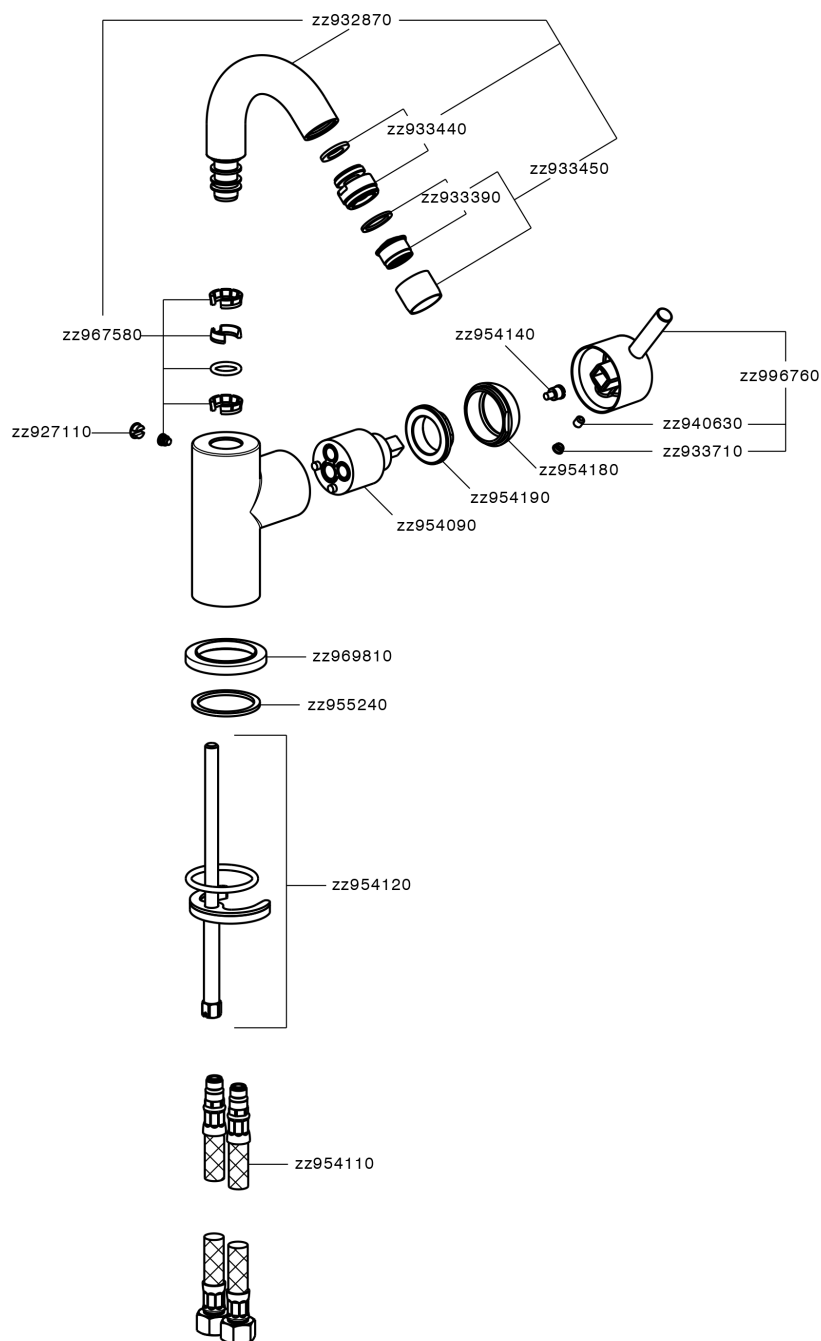

## Single lever bidet mixer EnergySave NUOVA LESS\_LN002565

LN002565

<https://en.cisal.it/single-lever-bidet-mixer-energysave-nuova-less-ln002565>

2026-06-25