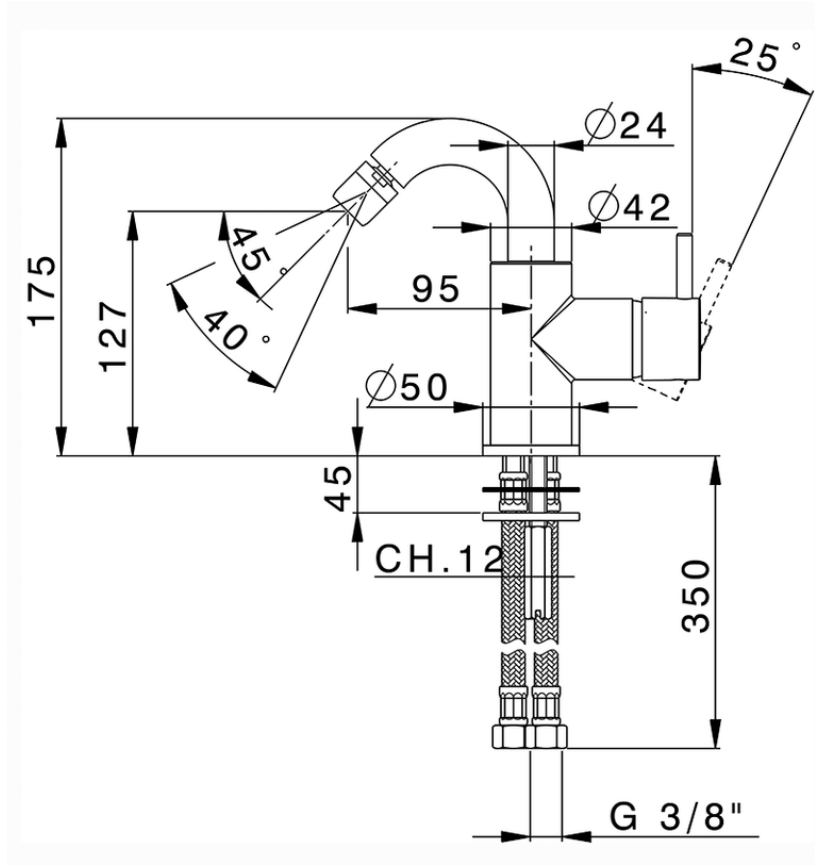

Single lever bidet mixer EnergySave NUOVA LESS_LN002565

LN002565

<https://en.cisal.it/single-lever-bidet-mixer-energysave-nuova-less-ln002565>

2026-04-04