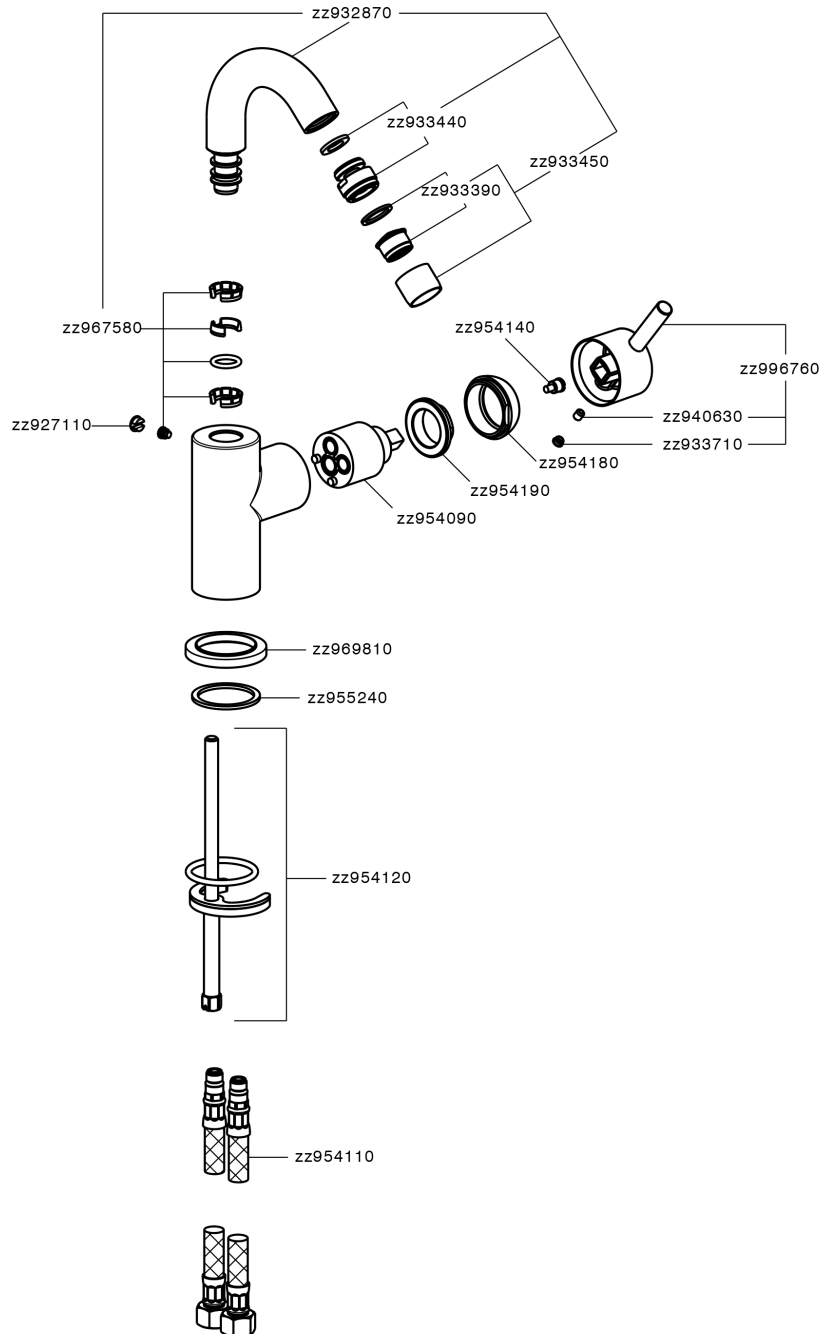

Single lever bidet mixer EnergySave NUOVA LESS_LN002565

MODEL **LN002565**

Single lever bidet mixer EnergySave, swivel spout, without automatic pop-up waste, G.3/8" stainless steel flexible hose

AVAILABLE FINISHINGS

-  **21** 21 Chrome
-  **2F** 2F Brushed Nickel
-  **40** 40 Matt Black
-  **4Q** 4Q Matt White

CHARACTERISTICS

Cartridge Spare Parts **ZZ95409000**

35 mm Cartridge

EcoStop

EcoStop feature limits water flow to approximately 50% of maximum output with one point of resistance on setting. Push slightly past the middle stop only when full water output is required. This will save water up to 50%.

EnergySave

Thanks to the EnergySave device, only cold water will be drawn if the lever is operated in the central position, so that the water heater will not be engaged and no hot water wasted, leading to considerable savings in energy and costs. The temperature can be adjusted by rotating the lever to the left, until the desired temperature is reached.

Single lever bidet mixer EnergySave NUOVA LESS_LN002565

LN002565

<https://en.cisal.it/single-lever-bidet-mixer-energysave-nuova-less-ln002565>

2026-06-04