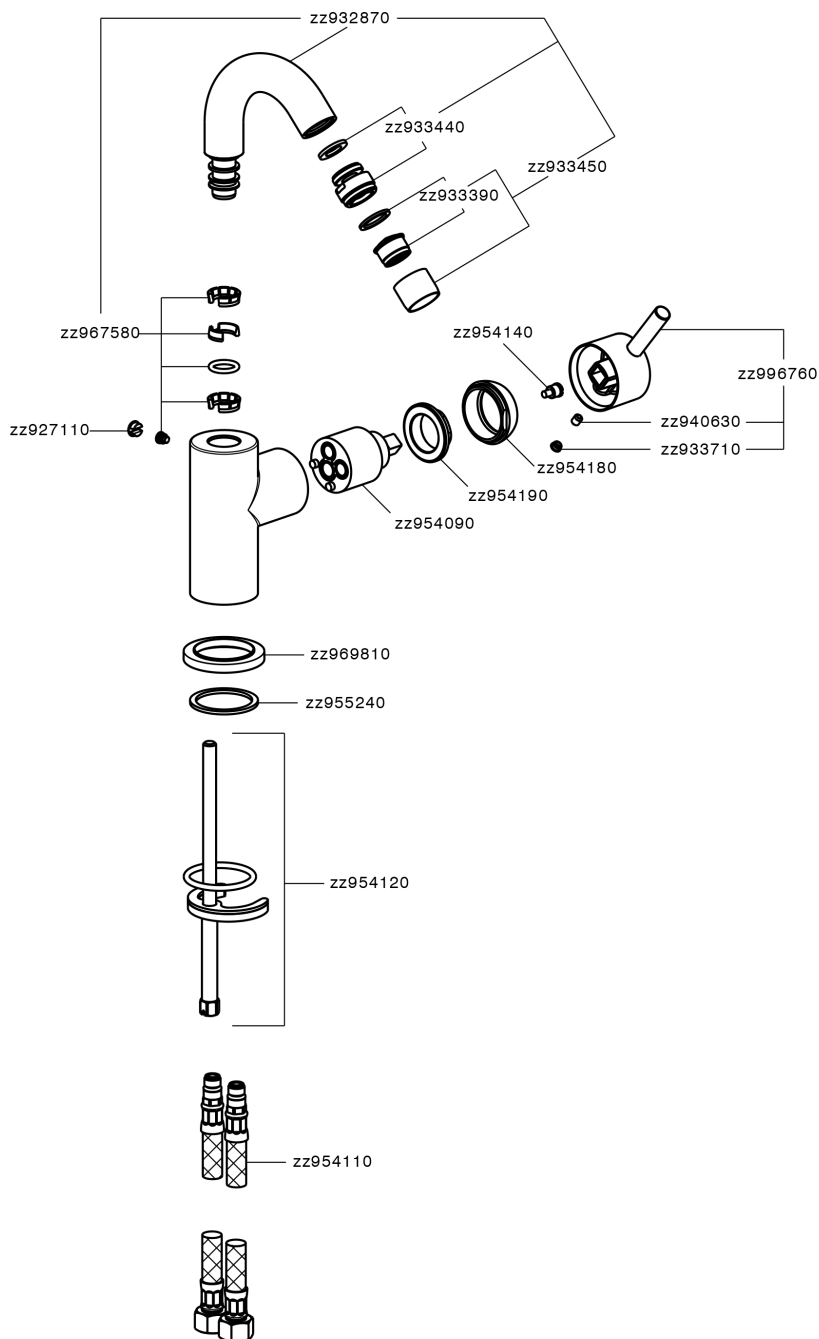

Single lever bidet mixer EnergySave NUOVA LESS_LN002565

LN002565

<https://en.cisal.it/single-lever-bidet-mixer-energysave-nuova-less-ln002565>

2026-04-04