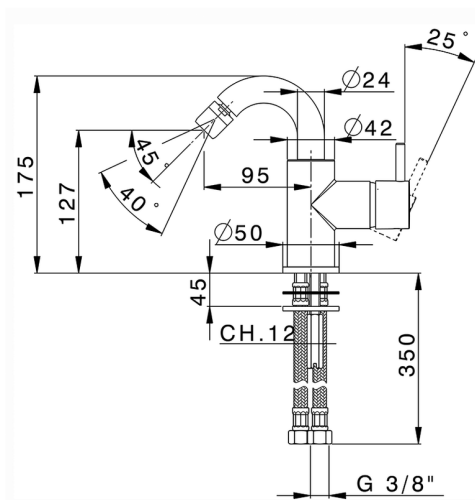

## Single lever bidet mixer EnergySave NUOVA LESS\_LN002565

MODEL **LN002565**

Single lever bidet mixer EnergySave, swivel spout, without automatic pop-up waste, G.3/8" stainless steel flexible hose

### CHARACTERISTICS

Cartridge Spare Parts **ZZ95409000**

**35 mm Cartridge**

#### EcoStop

EcoStop feature limits water flow to approximately 50% of maximum output with one point of resistance on setting. Push slightly past the middle stop only when full water output is required. This will save water up to 50%.