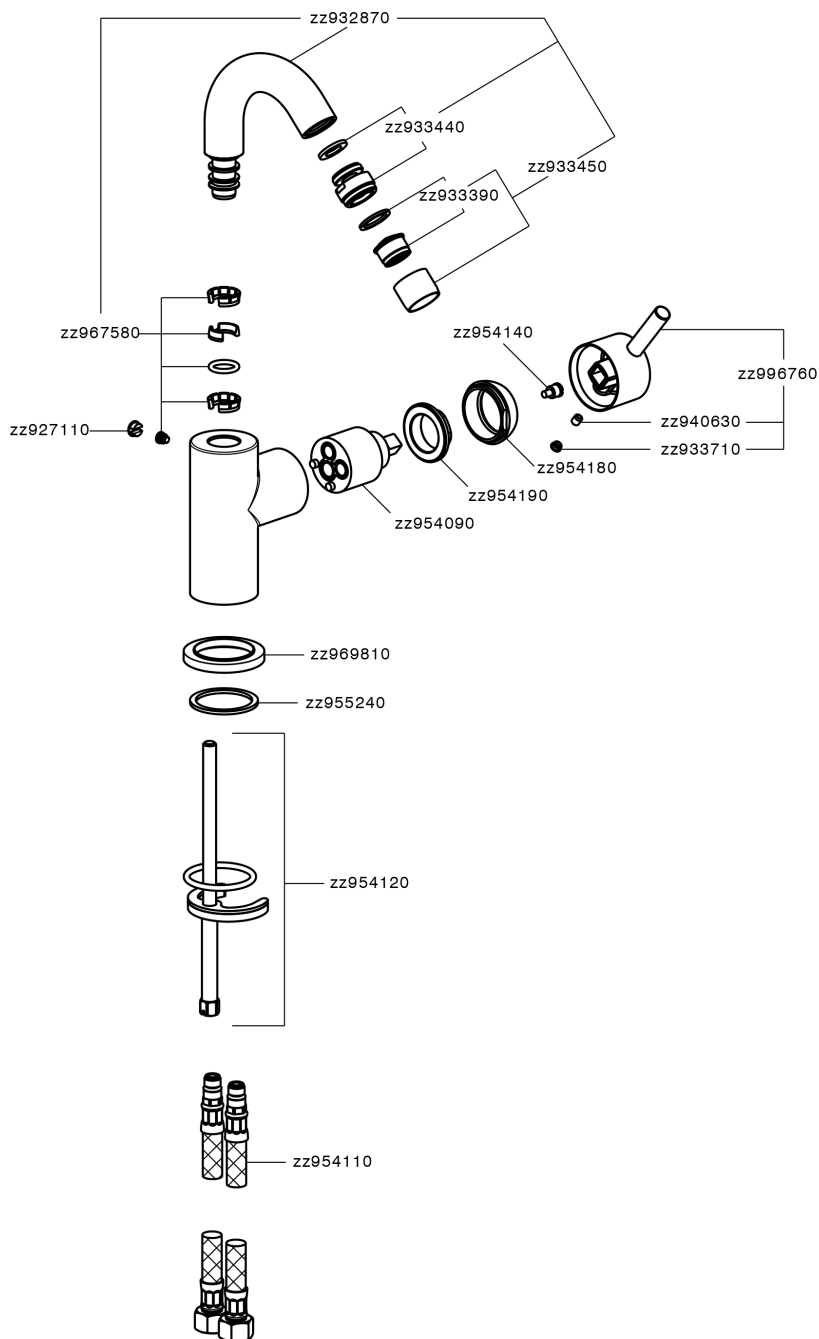

Single lever bidet mixer EnergySave NUOVA LESS_LN002565

LN002565

<https://en.cisal.it/single-lever-bidet-mixer-energysave-nuova-less-ln002565>

2026-05-15