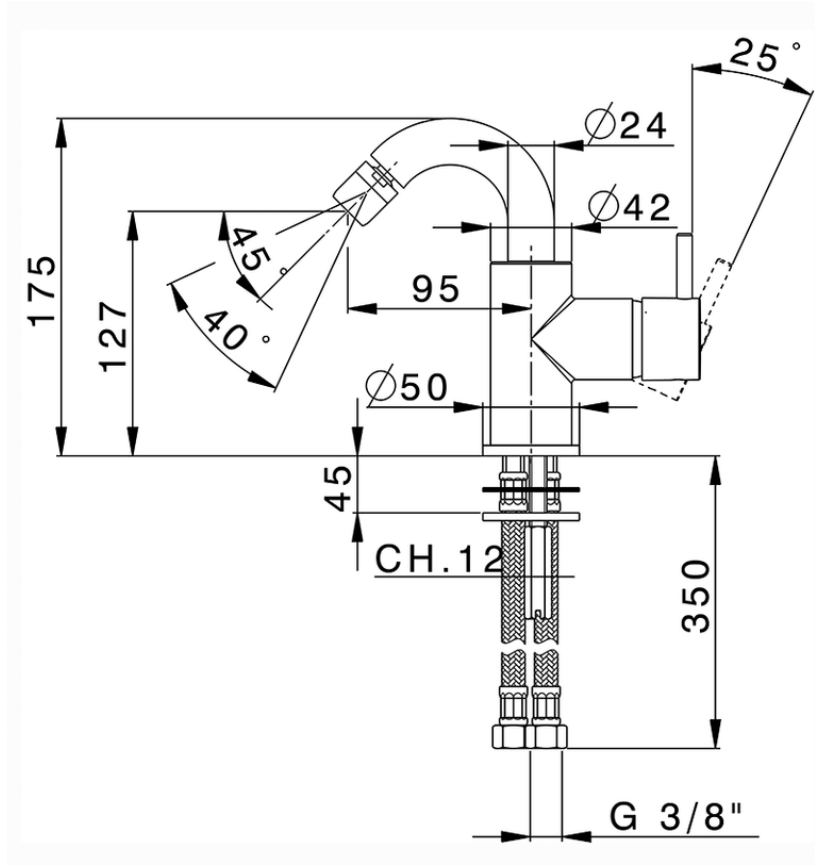

## Single lever bidet mixer EnergySave NUOVA LESS\_LN002565

LN002565

<https://en.cisal.it/single-lever-bidet-mixer-energysave-nuova-less-ln002565>

2026-05-15