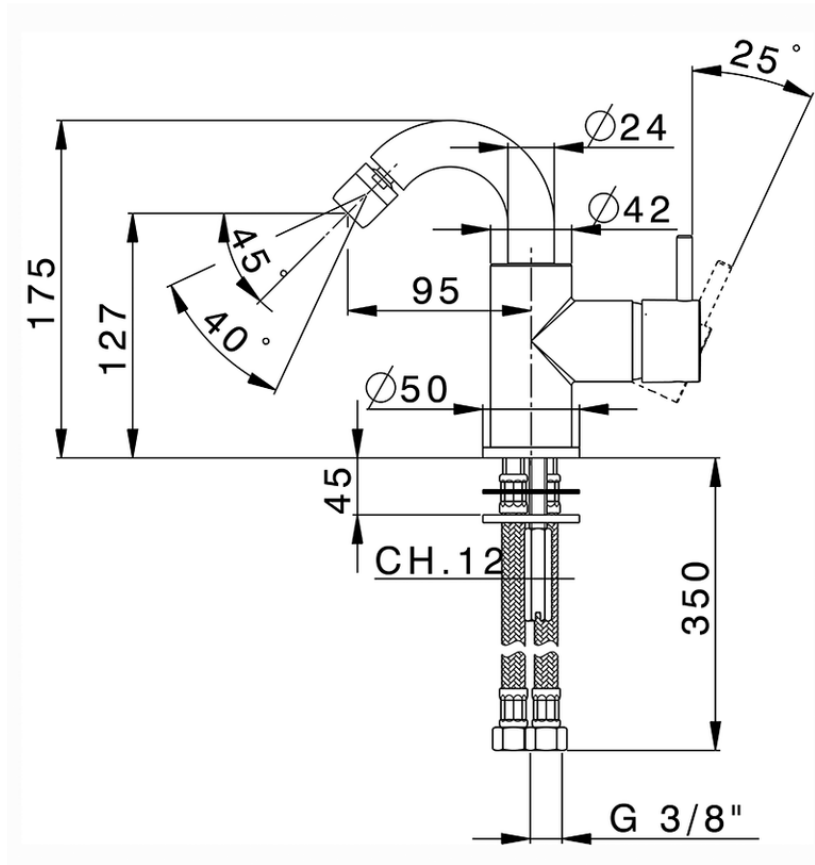

Single lever bidet mixer EnergySave NUOVA LESS_LN002565

LN002565

<https://en.cisal.it/single-lever-bidet-mixer-energysave-nuova-less-ln002565>

2026-06-05