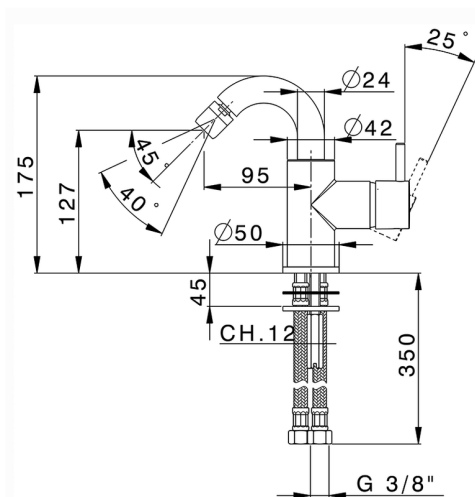

Single lever bidet mixer EnergySave NUOVA LESS_LN002565

MODEL **LN002565**

Single lever bidet mixer EnergySave, swivel spout, without automatic pop-up waste, G.3/8" stainless steel flexible hose

AVAILABLE FINISHINGS

-  **21** 21 Chrome
-  **2F** 2F Brushed Nickel
-  **40** 40 Matt Black
-  **4Q** 4Q Matt White

CHARACTERISTICS

Cartridge Spare Parts **ZZ95409000**

35 mm Cartridge

EcoStop

EcoStop feature limits water flow to approximately 50% of maximum output with one point of resistance on setting. Push slightly past the middle stop only when full water output is required. This will save water up to 50%.

EnergySave

Thanks to the EnergySave device, only cold water will be drawn if the lever is operated in the central position, so that the water heater will not be engaged and no hot water wasted, leading to considerable savings in energy and costs. The temperature can be adjusted by rotating the lever to the left, until the desired temperature is reached.