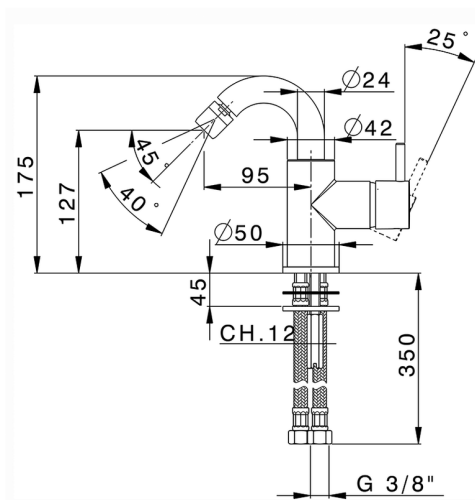

Single lever bidet mixer EnergySave NUOVA LESS_LN002565

MODEL **LN002565**

Single lever bidet mixer EnergySave, swivel spout, without automatic pop-up waste, G.3/8" stainless steel flexible hose

AVAILABLE FINISHINGS

-  **21** 21 Chrome
-  **2F** 2F Brushed Nickel
-  **40** 40 Matt Black
-  **4Q** 4Q Matt White

CHARACTERISTICS

Cartridge Spare Parts **ZZ95409000**

35 mm Cartridge

EcoStop

EcoStop feature limits water flow to approximately 50% of maximum output with one point of resistance on setting. Push slightly past the middle stop only when full water output is required. This will save water up to 50%.

EnergySave

Thanks to the EnergySave device, only cold water will be drawn if the lever is operated in the central position, so that the water heater will not be engaged and no hot water wasted, leading to considerable savings in energy and costs. The temperature can be adjusted by rotating the lever to the left, until the desired temperature is reached.