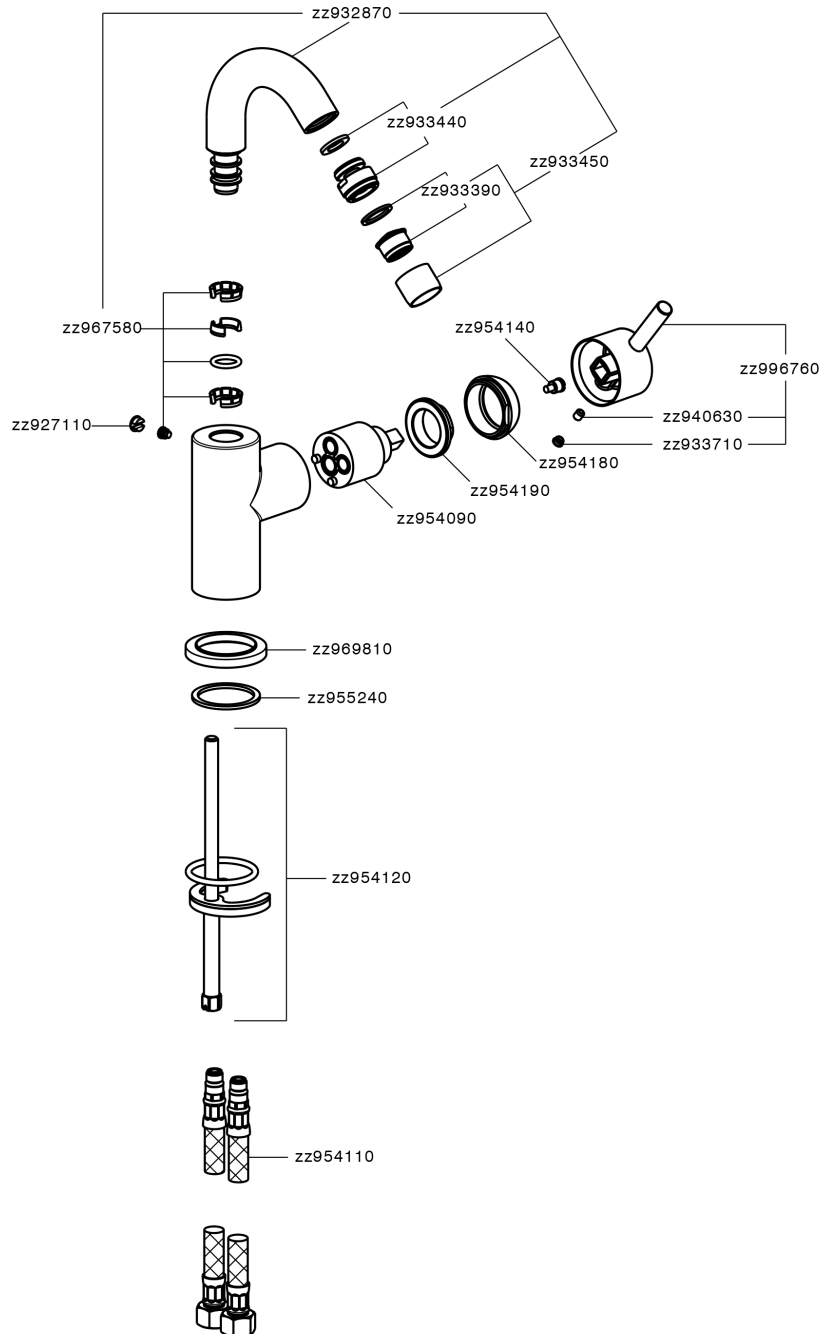

Single lever bidet mixer EnergySave NUOVA LESS_LN002565

LN002565

<https://en.cisal.it/single-lever-bidet-mixer-energysave-nuova-less-ln002565>

2026-05-15