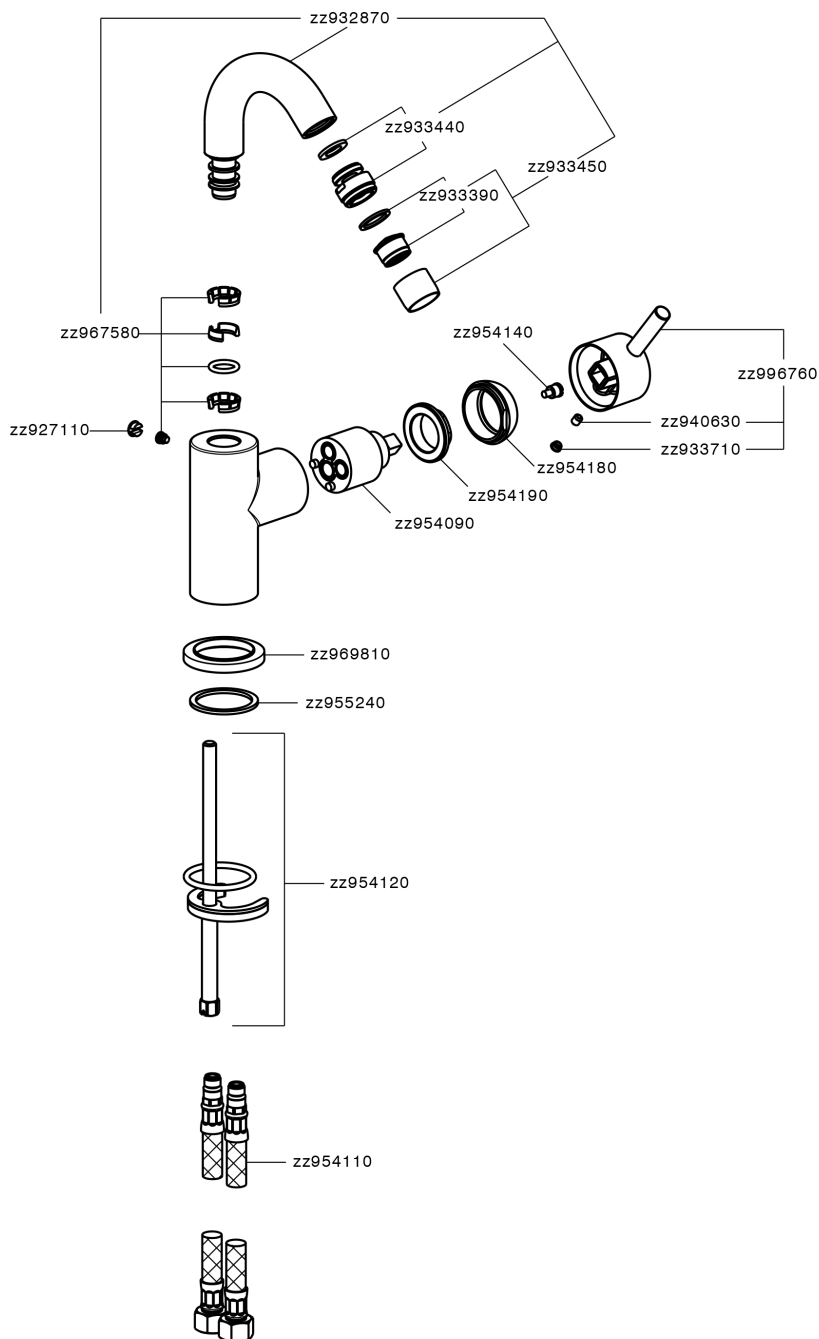

Single lever bidet mixer EnergySave NUOVA LESS_LN002565

LN002565

<https://en.cisal.it/single-lever-bidet-mixer-energysave-nuova-less-ln002565>

2026-06-24