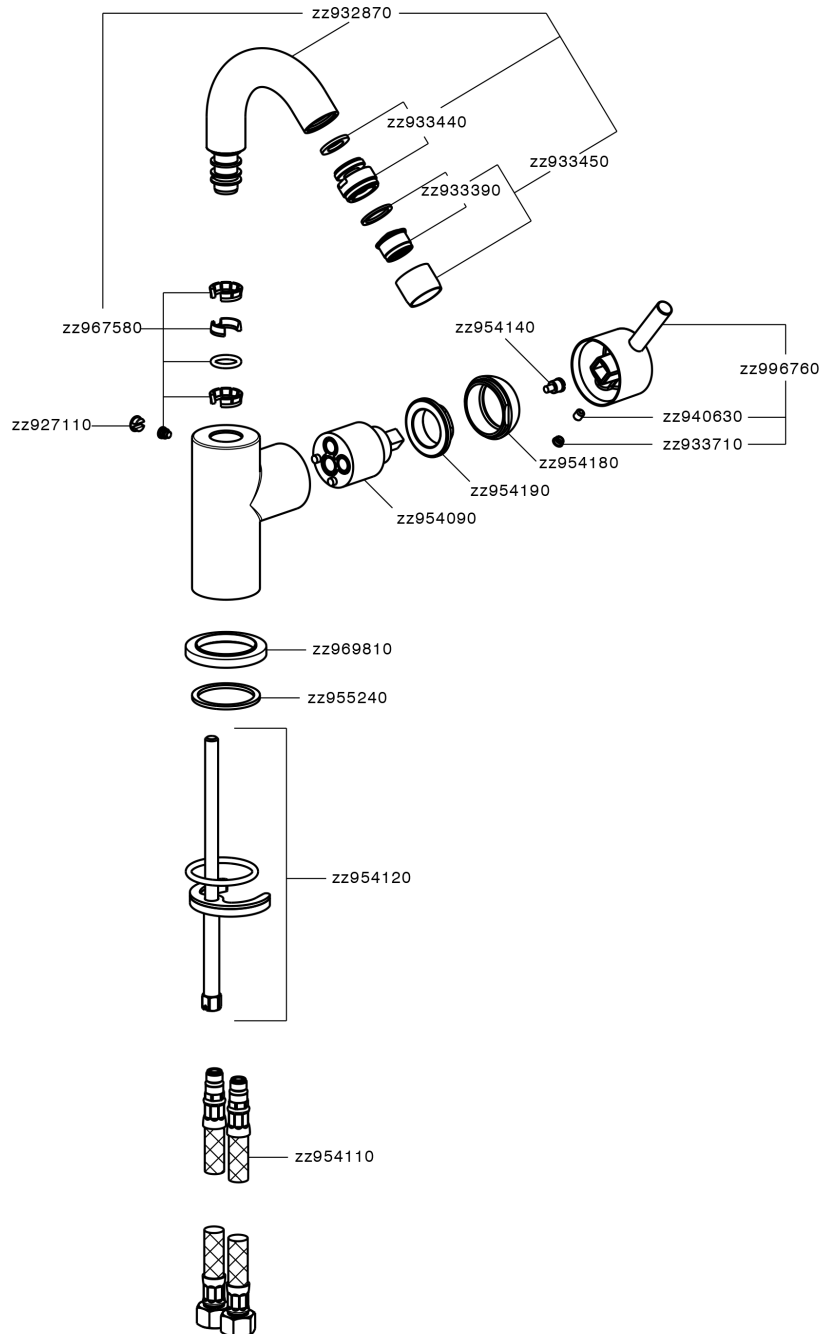

Single lever bidet mixer EnergySave NUOVA LESS_LN002565

LN002565

<https://en.cisal.it/single-lever-bidet-mixer-energysave-nuova-less-ln002565>

2026-04-25