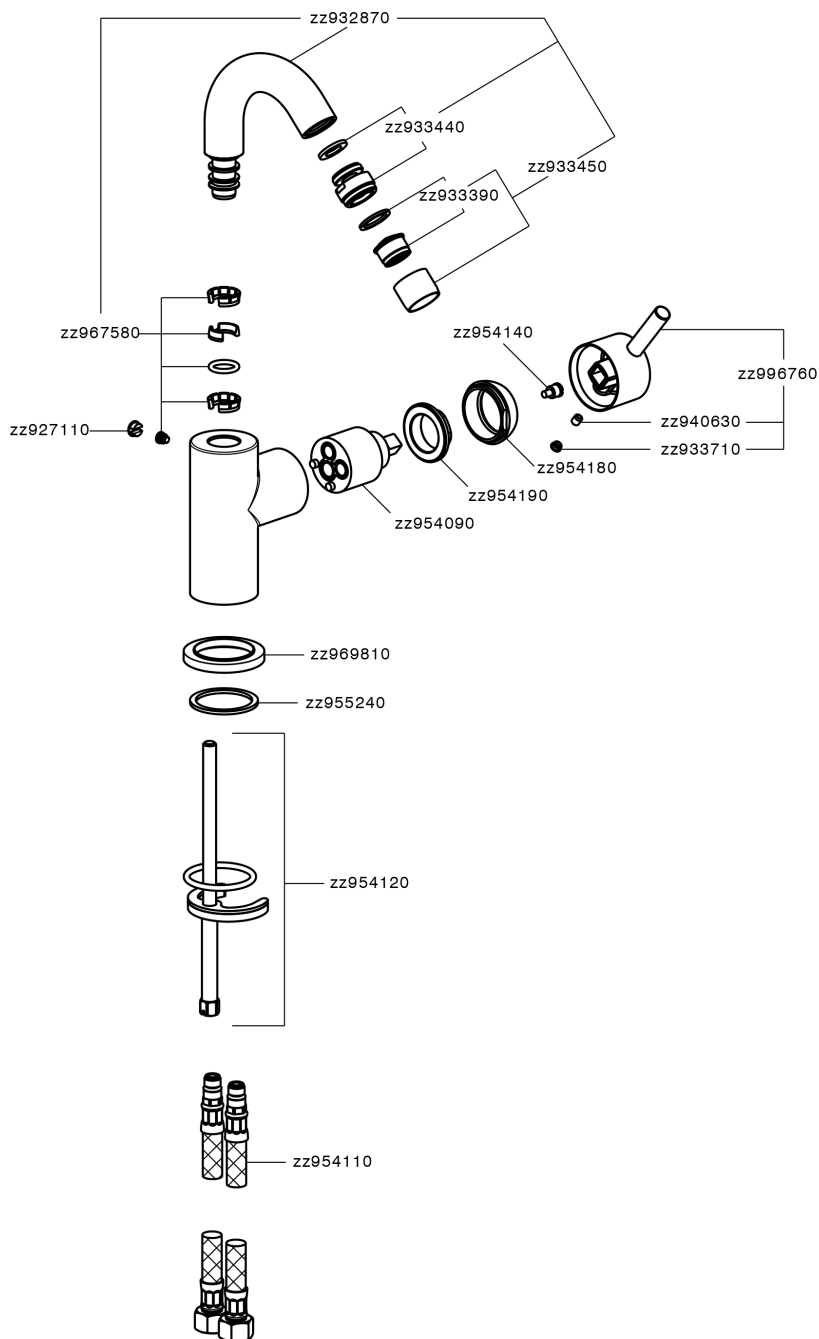

## Single lever bidet mixer EnergySave NUOVA LESS\_LN002565

LN002565

<https://en.cisal.it/single-lever-bidet-mixer-energysave-nuova-less-ln002565>

2026-05-15