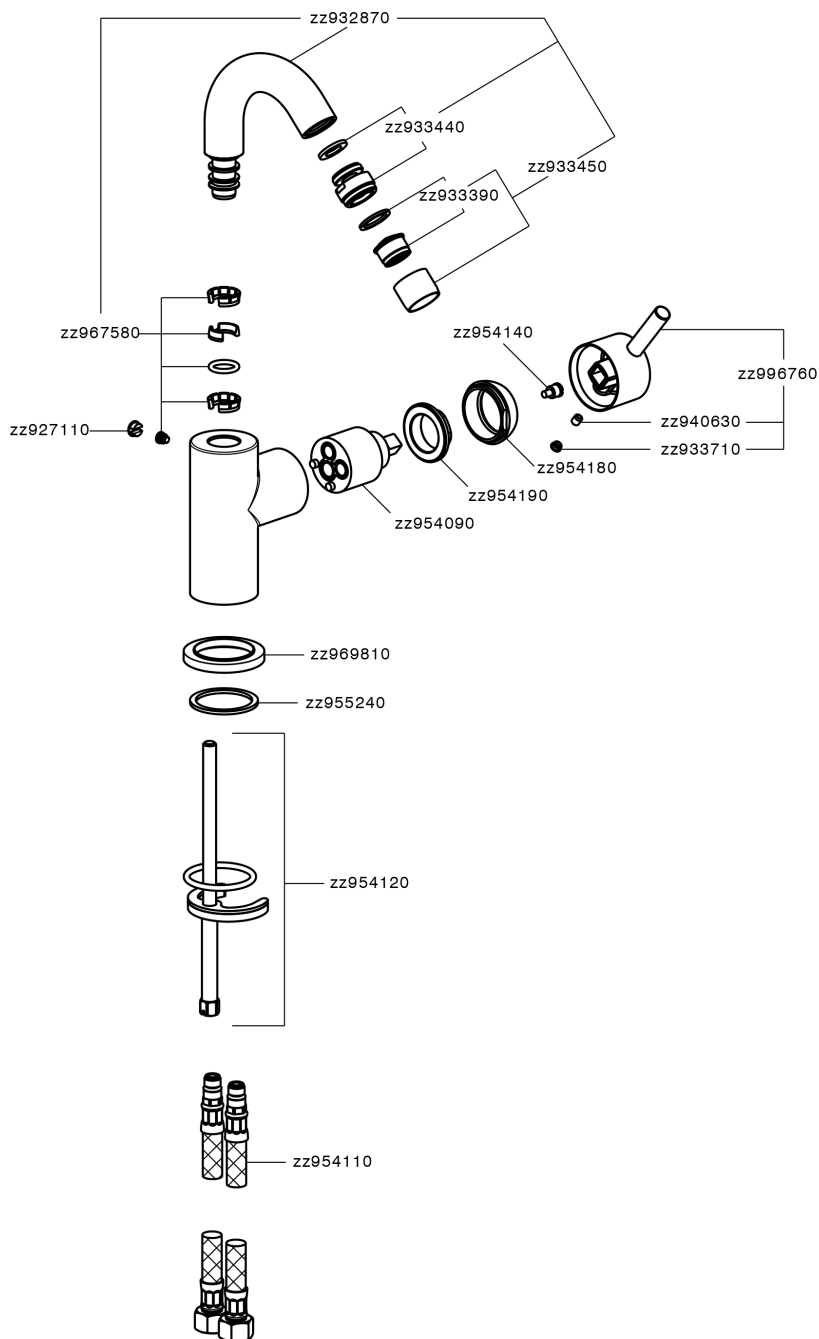

## Single lever bidet mixer EnergySave NUOVA LESS\_LN002565

LN002565

<https://en.cisal.it/single-lever-bidet-mixer-energysave-nuova-less-ln002565>

2026-04-24