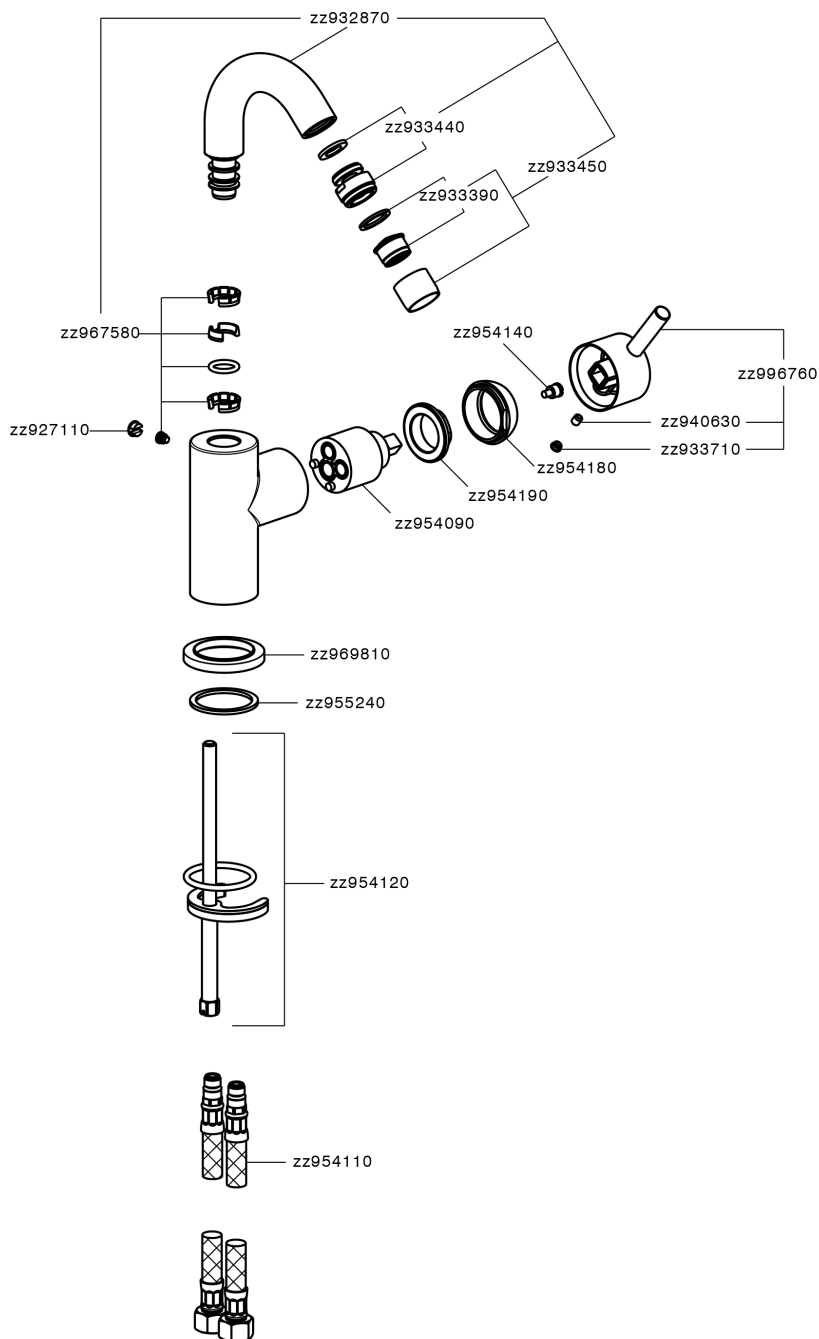

## Single lever bidet mixer EnergySave NUOVA LESS\_LN002565

LN002565

<https://en.cisal.it/single-lever-bidet-mixer-energysave-nuova-less-ln002565>

2026-04-04