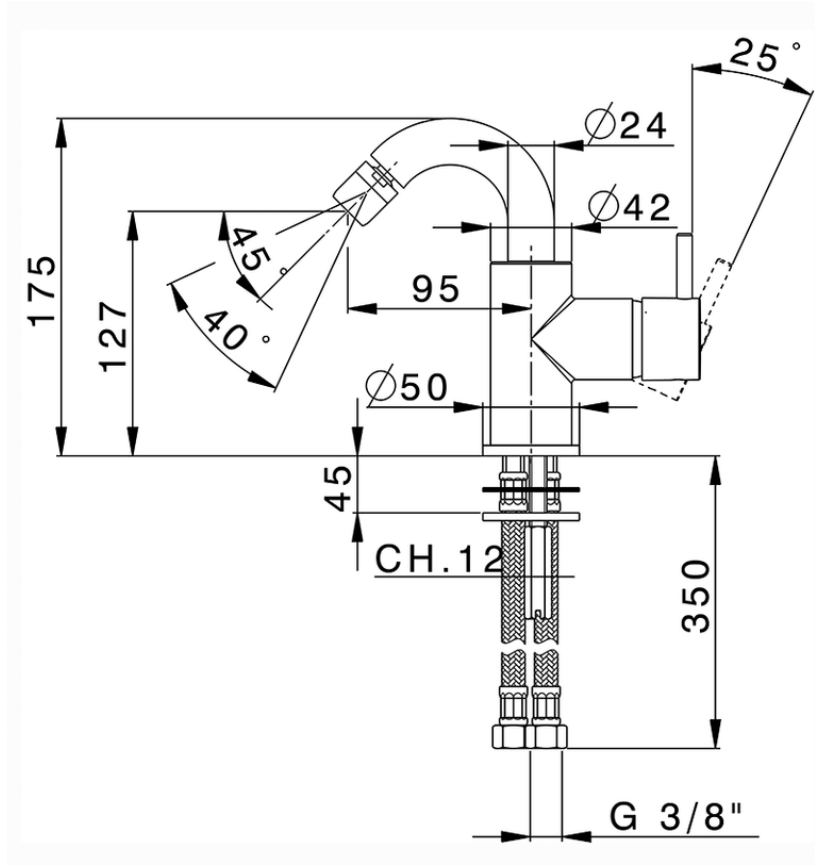

Single lever bidet mixer EnergySave NUOVA LESS_LN002565

LN002565

<https://en.cisal.it/single-lever-bidet-mixer-energysave-nuova-less-ln002565>

2026-06-24