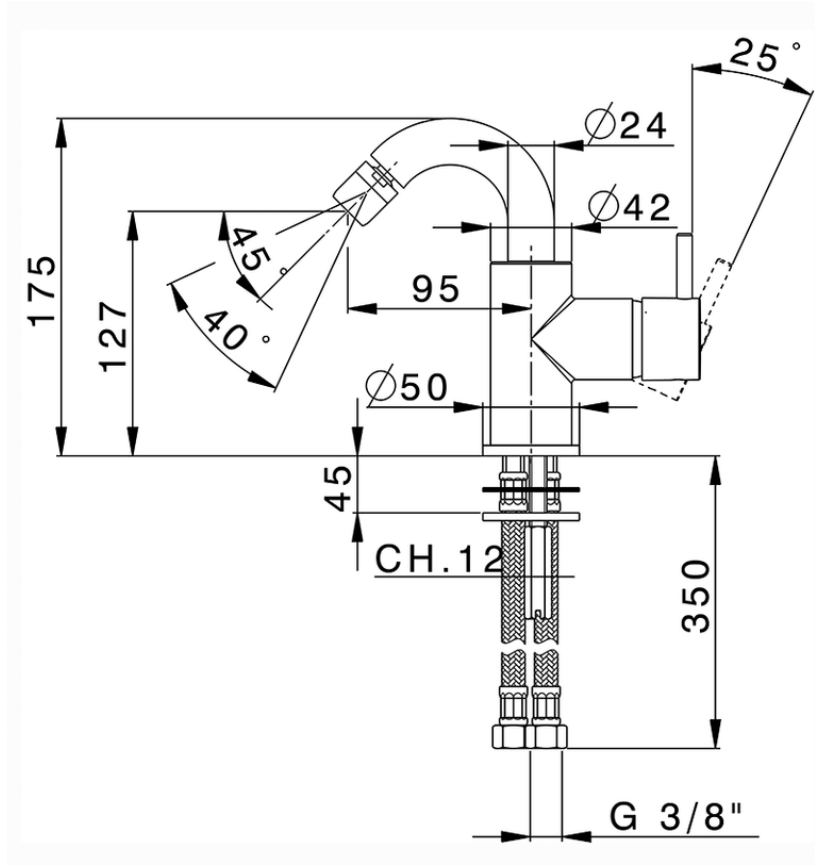

Single lever bidet mixer EnergySave NUOVA LESS_LN002565

LN002565

<https://en.cisal.it/single-lever-bidet-mixer-energysave-nuova-less-ln002565>

2026-04-24