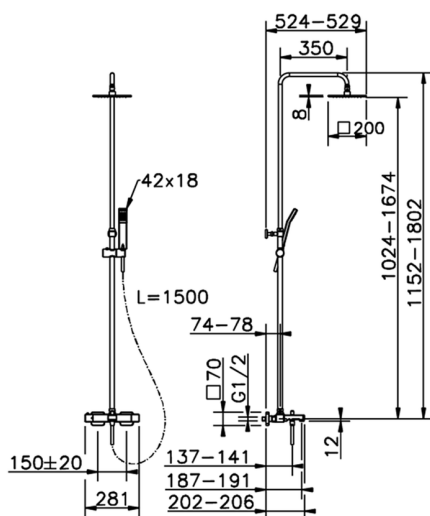

## 3-functions Thermostatic shower set ROADSTER ACCENT\_RAC83010

MODEL **RAC83010**

3-functions Thermostatic shower set, 2 outlet devia stop, adjustable riser column, sliding handshower holder, 42x18 mm ABS Quad one spray handshower, 200x200 BRASS Square headshower, 150 cm smooth SUPREME Flexible Hose

AVAILABLE FINISHINGS

CHARACTERISTICS

Cartridge Spare Parts **22.04A.AR - ZZ97279004**

**Argo 2 (long filter) Thermostatic Valve**