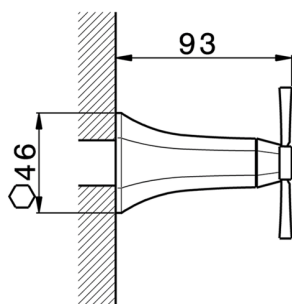

2 outlet diverter exposed part **CHERIE_CX002000**

MODEL **CX002000**

2 outlet diverter exposed part, without concealed part, for item ZA002000

AVAILABLE FINISHINGS

- 
6T 6T Chrome/Matt Black
- 
7C 7C Gold/Matt Black
- 
7D 7D Polished Nickel/Matt Black
- 
7E 7E Rose Gold/Matt Black

CHARACTERISTICS

Installation **Concealed**
 Required concealed parts **ZA002000**

2 outlet diverter concealed part CONCEALED_ZA002000

MODEL **ZA002000**

2 outlet diverter concealed part, hot water inlet, cold water inlet, without closure