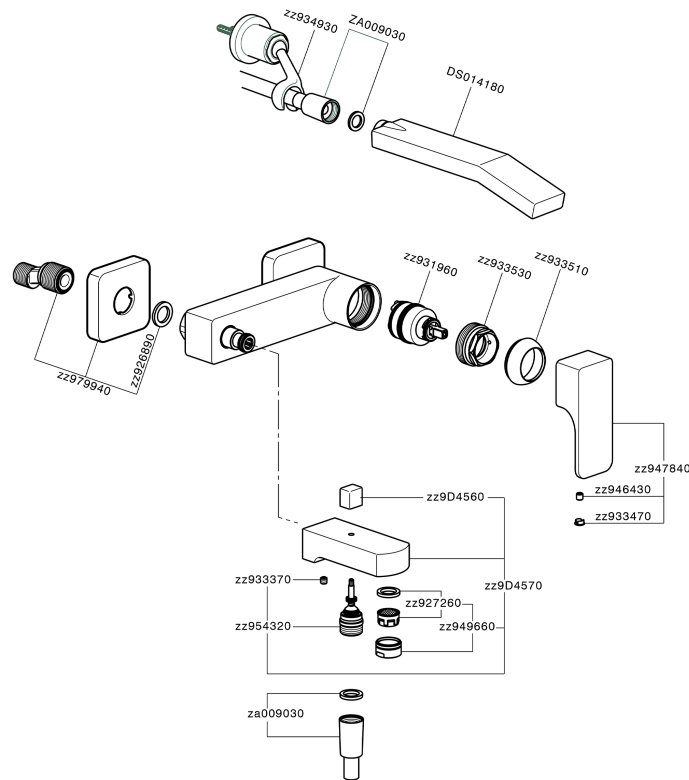

## Single lever bath mixer, with shower set CUBIC\_CU000122

MODEL **CU000122**

Single lever bath mixer, with shower set, wall mounted adjustable handshower bracket, 42x18 mm  
ABS Quad one spray handshower, 150 cm PVC Flexible Hose

### CHARACTERISTICS

Cartridge Spare Parts **ZZ93196000**

**38 mm Cartridge**

## Single lever bath mixer, with shower set CUBIC\_CU000122

CU000122

<https://en.cisal.it/single-lever-bath-mixer-with-shower-set-cubic-cu000122>

2025-01-03