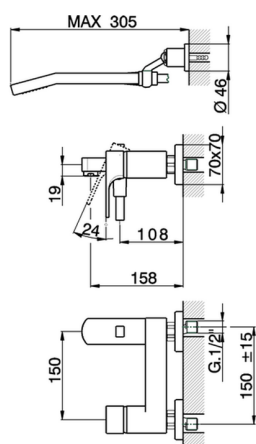

## Single lever bath mixer, with shower set CUBIC\_CU000122

MODEL **CU000122**

Single lever bath mixer, with shower set, wall mounted adjustable handshower bracket, 42x18 mm  
ABS Quad one spray handshower, 150 cm PVC Flexible Hose

### CHARACTERISTICS

Cartridge Spare Parts **ZZ93196000**

**38 mm Cartridge**