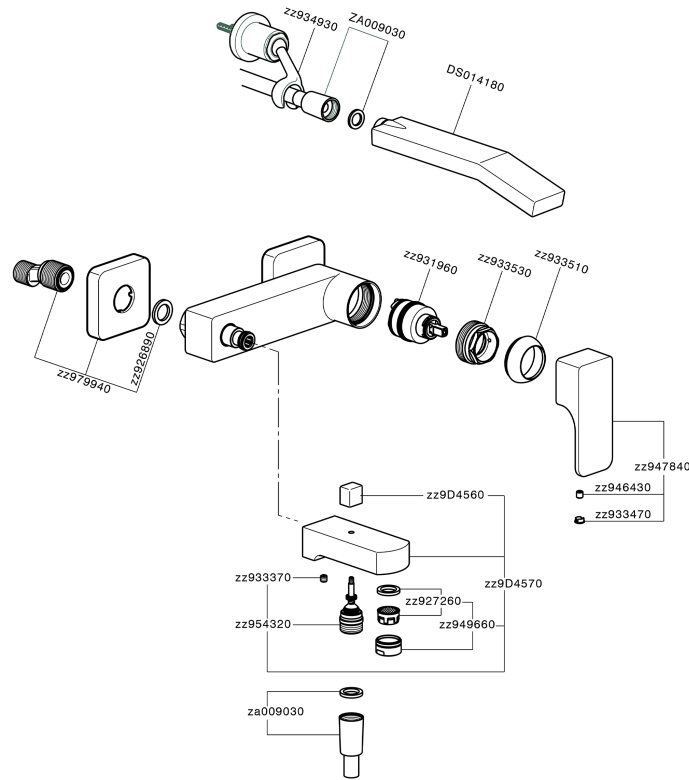

Single lever bath mixer, with shower set CUBIC_CU000122

CU000122

<https://en.cisal.it/single-lever-bath-mixer-with-shower-set-cubic-cu000122>

2025-01-03