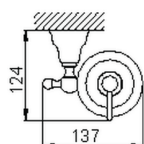

Soap dispenser holder ARCANA COMPONENTS_AR090620

MODEL **AR090620**

Soap dispenser holder, in ceramic

AVAILABLE FINISHINGS

-  **21** 21 Chrome
-  **24** 24 Gold
-  **26** 26 Old Copper
-  **27** 27 Old Bronze
-  **2A** 2A Satin Brushed Nickel
-  **74** 74 Chrome/Gold