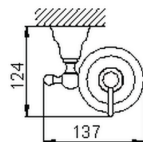

Soap dispenser holder ARCANA COMPONENTS_AR090620

MODEL **AR090620**

Soap dispenser holder, in ceramic

AVAILABLE FINISHINGS

-  **21** 21 Chrome
-  **24** 24 Gold
-  **26** 26 Old Copper
-  **27** 27 Old Bronze
-  **2A** 2A Satin Brushed Nickel
-  **74** 74 Chrome/Gold