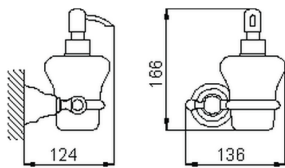

Soap dispenser holder ARCANA COMPONENTS_AR090620

MODEL **AR090620**

Soap dispenser holder, in ceramic

AVAILABLE FINISHINGS

-  **21** 21 Chrome
-  **24** 24 Gold
-  **26** 26 Old Copper
-  **27** 27 Old Bronze
-  **2A** 2A Satin Brushed Nickel
-  **74** 74 Chrome/Gold