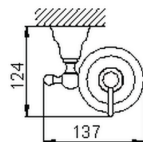

AVAILABLE FINISHINGS

- **21** 21 Chrome
- **24** 24 Gold
- **26** 26 Old Copper
- **27** 27 Old Bronze
- **2A** 2A Satin Brushed Nickel
- **74** 74 Chrome/Gold

CHARACTERISTICS