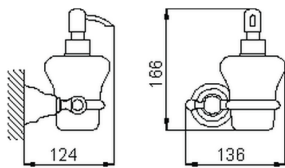

AVAILABLE FINISHINGS

- **21** 21 Chrome
- **24** 24 Gold
- **26** 26 Old Copper
- **27** 27 Old Bronze
- **2A** 2A Satin Brushed Nickel
- **74** 74 Chrome/Gold

CHARACTERISTICS