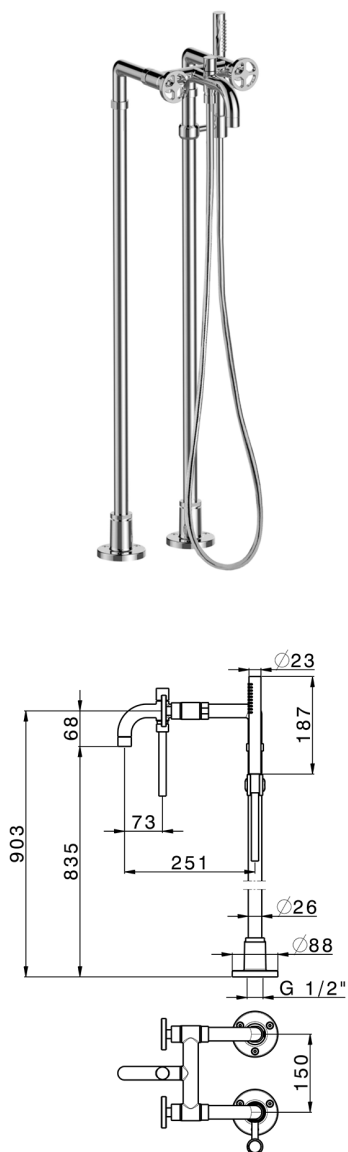

## Bath mixer, with floor pillar legs GRACE\_MN004200

MODEL **MN004200**

Bath mixer, with floor pillar legs, 1 spray handshower on bracket for CombiShower, 22,5 mm Brass One Spray handshower, 150 cm SUPREME smooth flexible hose

### AVAILABLE FINISHINGS

-  **21** 21 Chrome
-  **2F** 2F Brushed Nickel
-  **2W** 2W Brushed Gold
-  **5H** 5H Dark Brass Brushed
-  **5L** 5L Brushed Black Titanium
-  **6T** 6T Chrome/Matt Black