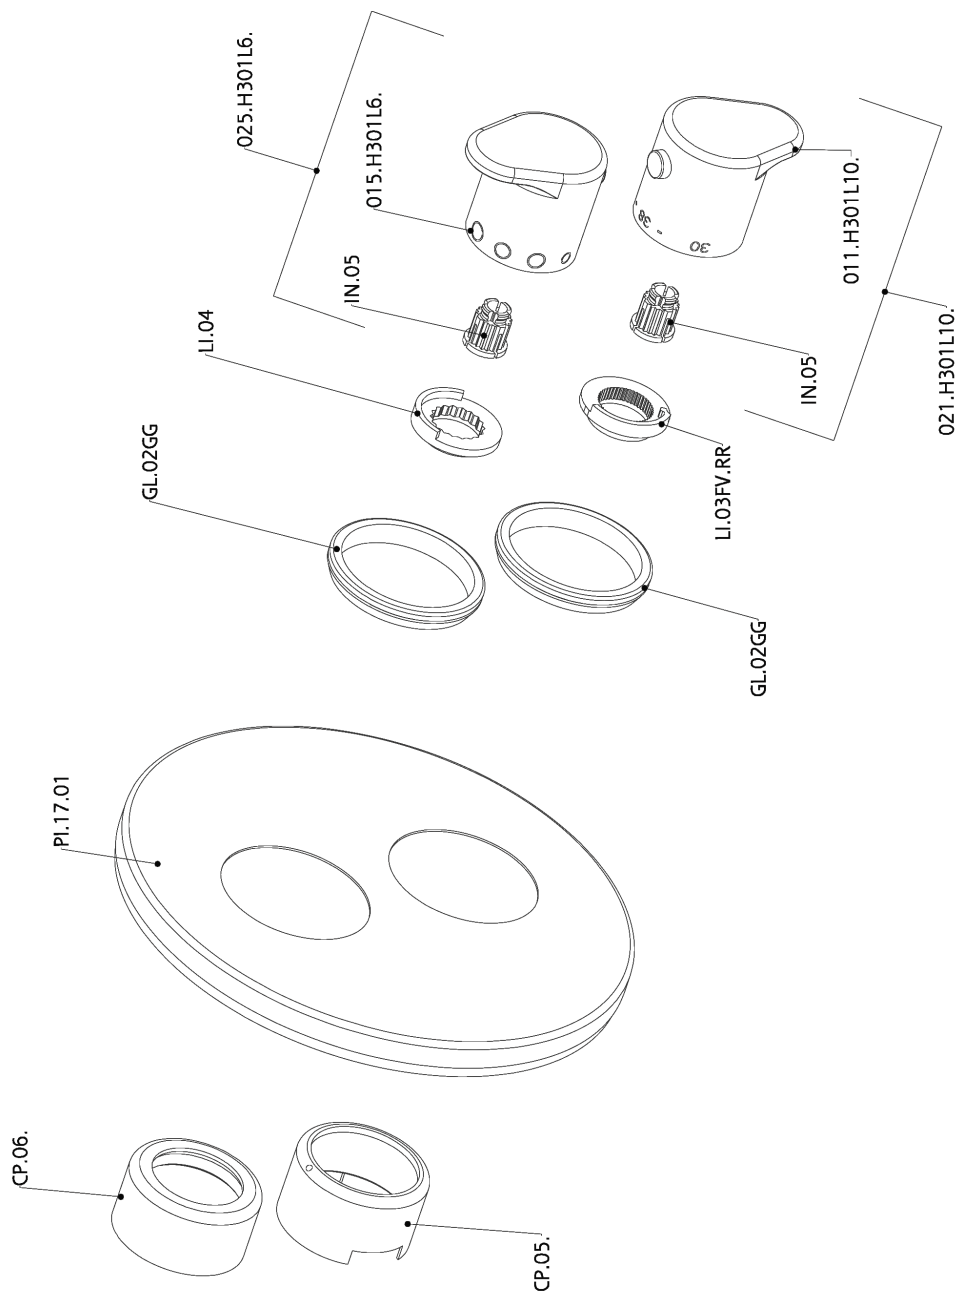

Exposed part for con.thermo.shower valve 1-outlet ALMA_A3007300

A3007300

<https://en.cisal.it/exposed-part-for-con-thermo-shower-valve-1-outlet-almaa3007300>

1-outlet Concealed thermostatic shower valve CONCEALED_ZA007361

ZA007361

<https://en.cisal.it/1-outlet-concealed-thermostatic-shower-valve-concealedza007361>