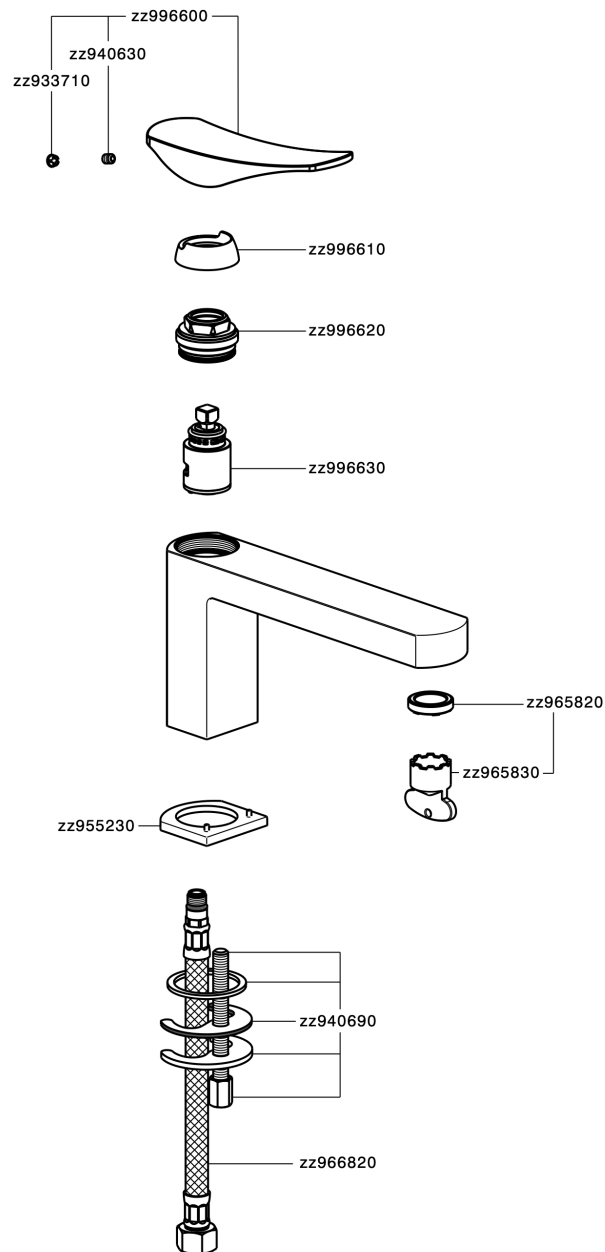

Single lever washbasin mixer ROADSTER ACCENT_RA001540

RA001540

<https://en.cisal.it/single-lever-washbasin-mixer-roadster-accent-ra001540>

2026-06-09