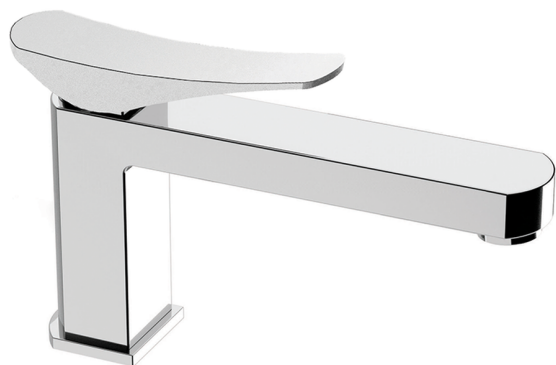

## Single lever washbasin mixer ROADSTER ACCENT\_RA001540

MODEL **RA001540**

Single lever washbasin mixer, without pop-up waste, G.3/8" stainless steel flexible hose

### AVAILABLE FINISHINGS

-  **21** 21 Chrome
-  **2B** 2B Polished Nickel
-  **2F** 2F Brushed Nickel
-  **2Q** 2Q Black Titanium
-  **40** 40 Matt Black
-  **4Q** 4Q Matt White

## Single lever washbasin mixer ROADSTER ACCENT\_RA001540

RA001540

<https://en.cisal.it/single-lever-washbasin-mixer-roadster-accent-ra001540>

2026-06-09