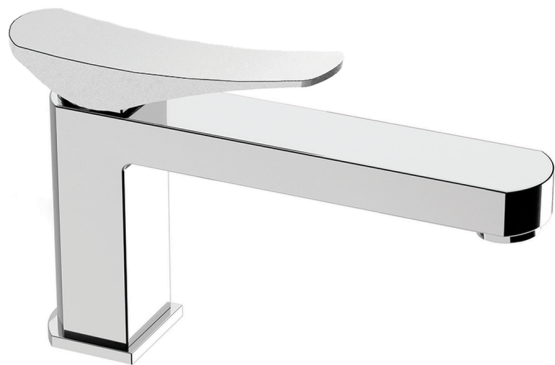

## Single lever washbasin mixer ROADSTER ACCENT\_RA001540

MODEL **RA001540**

Single lever washbasin mixer, without pop-up waste, G.3/8" stainless steel flexible hose

### AVAILABLE FINISHINGS

-  **21** 21 Chrome
-  **2B** 2B Polished Nickel
-  **2F** 2F Brushed Nickel
-  **2Q** 2Q Black Titanium
-  **40** 40 Matt Black
-  **4Q** 4Q Matt White

## Single lever washbasin mixer ROADSTER ACCENT\_RA001540

RA001540

<https://en.cisal.it/single-lever-washbasin-mixer-roadster-accent-ra001540>

2026-06-13