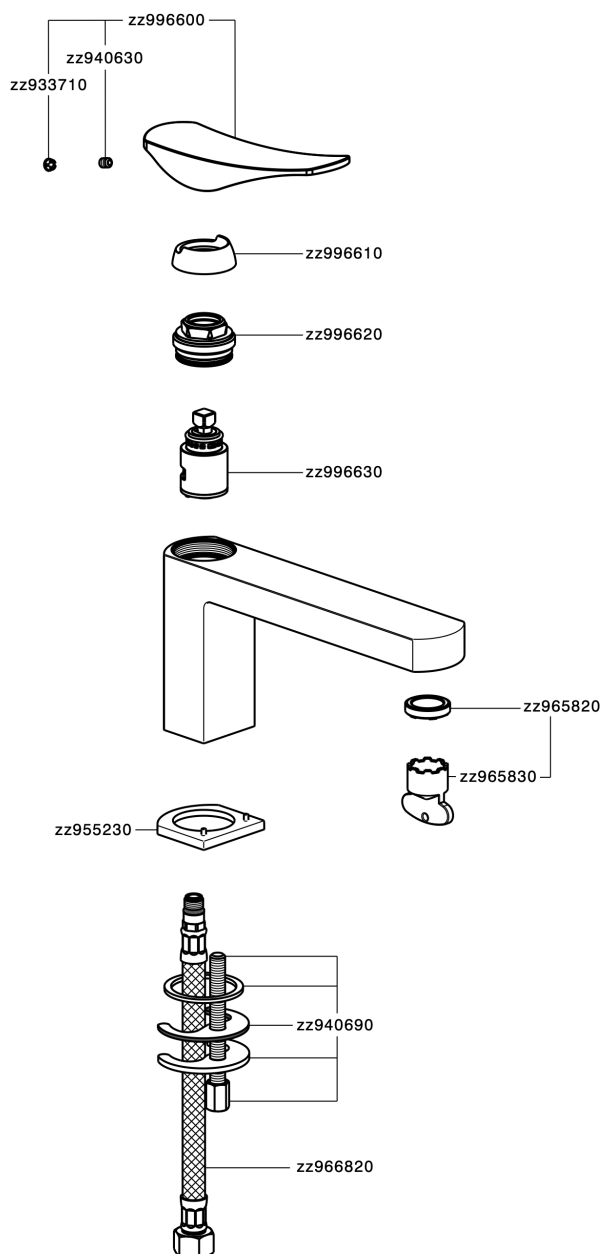

Single lever washbasin mixer ROADSTER ACCENT_RA001540

RA001540

<https://en.cisal.it/single-lever-washbasin-mixer-roadster-accent-ra001540>

2026-06-13