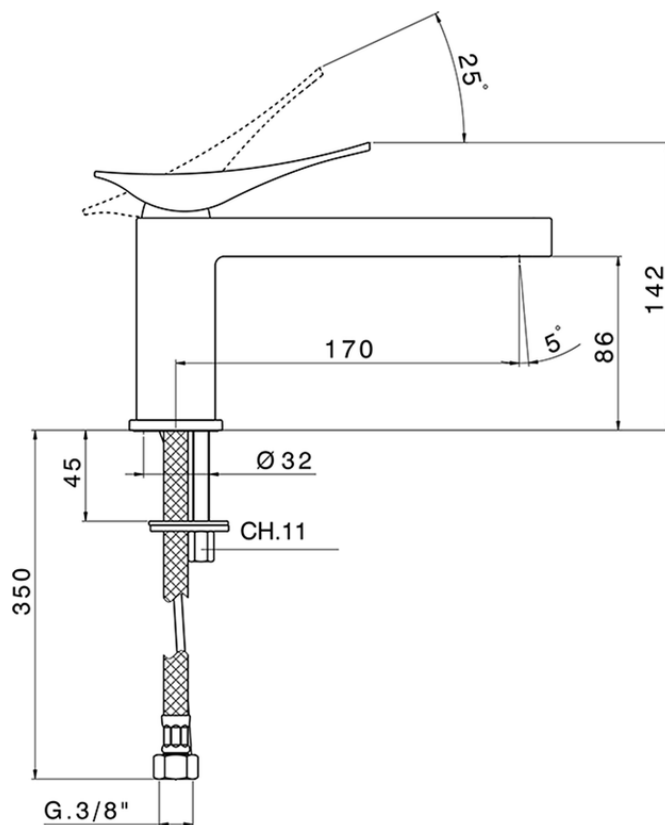

Single lever washbasin mixer ROADSTER ACCENT_RA001540

RA001540

<https://en.cisal.it/single-lever-washbasin-mixer-roadster-accent-ra001540>

2026-06-29