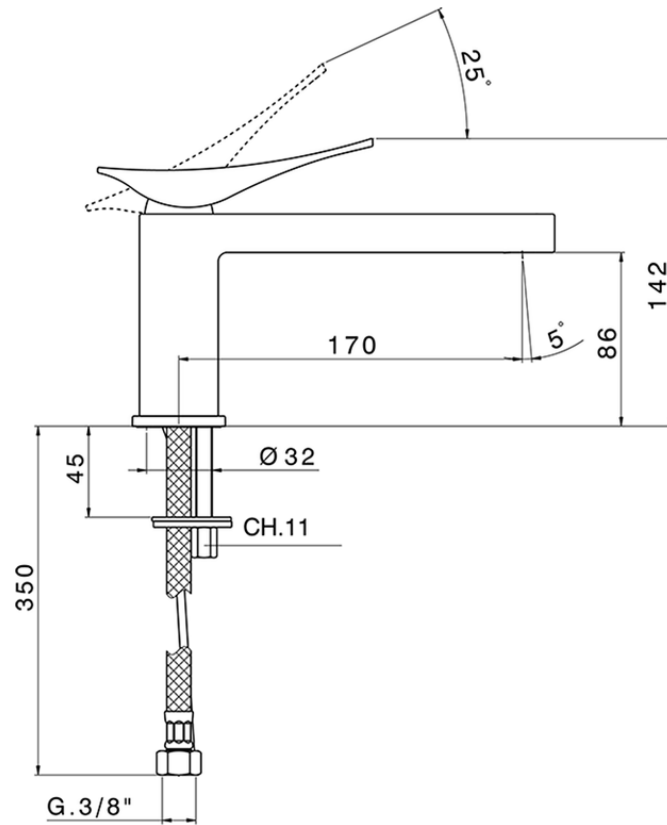

Single lever washbasin mixer ROADSTER ACCENT_RA001540

RA001540

<https://en.cisal.it/single-lever-washbasin-mixer-roadster-accent-ra001540>

2026-06-08