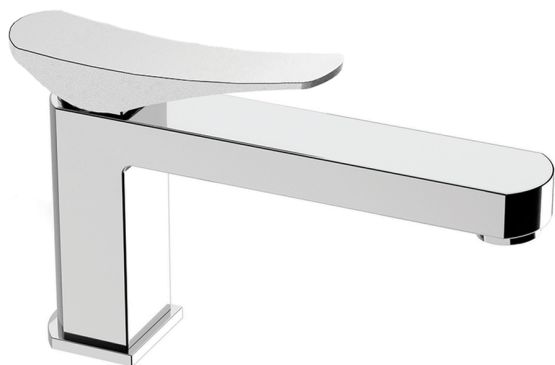

## Single lever washbasin mixer ROADSTER ACCENT\_RA001540

MODEL **RA001540**

Single lever washbasin mixer, without pop-up waste, G.3/8" stainless steel flexible hose

### AVAILABLE FINISHINGS

-  **21** 21 Chrome
-  **2B** 2B Polished Nickel
-  **2F** 2F Brushed Nickel
-  **2Q** 2Q Black Titanium
-  **40** 40 Matt Black
-  **4Q** 4Q Matt White

## Single lever washbasin mixer ROADSTER ACCENT\_RA001540

RA001540

<https://en.cisal.it/single-lever-washbasin-mixer-roadster-accent-ra001540>

2026-04-08