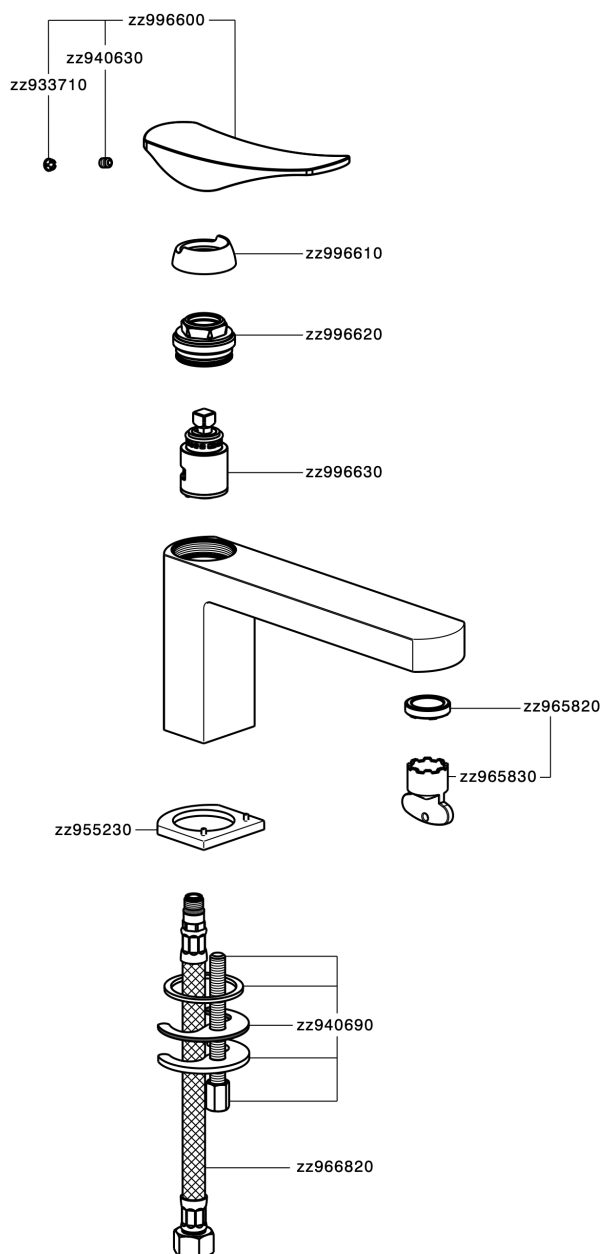

Single lever washbasin mixer ROADSTER ACCENT_RA001540

RA001540

<https://en.cisal.it/single-lever-washbasin-mixer-roadster-accent-ra001540>

2026-04-08