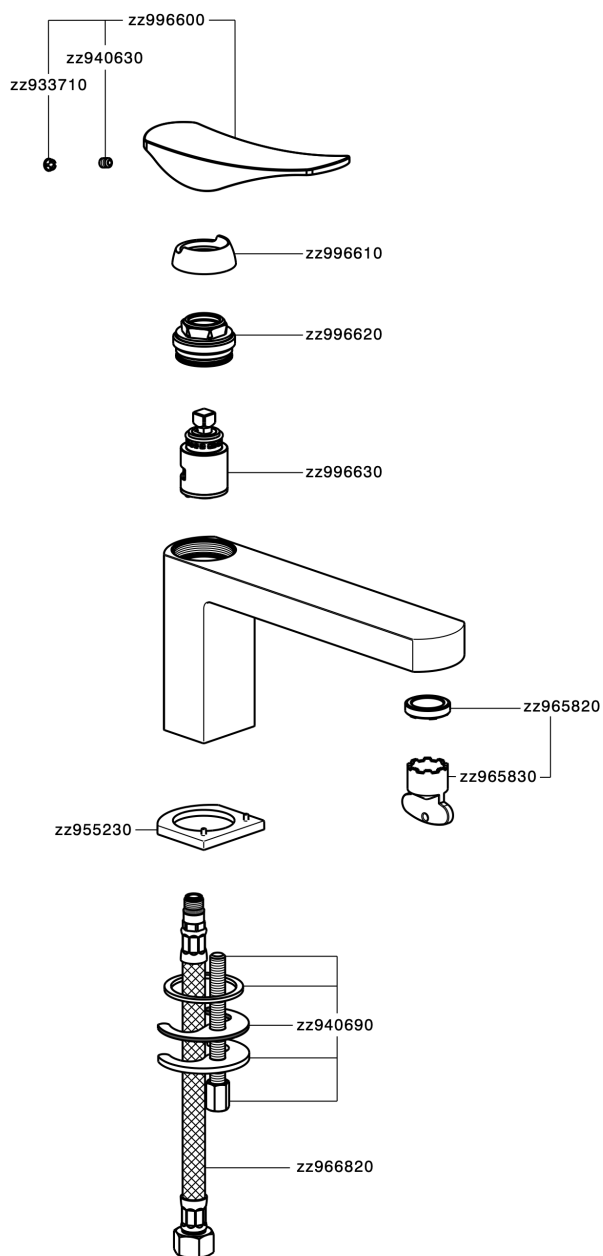

Single lever washbasin mixer ROADSTER ACCENT_RA001540

RA001540

<https://en.cisal.it/single-lever-washbasin-mixer-roadster-accent-ra001540>

2026-04-29