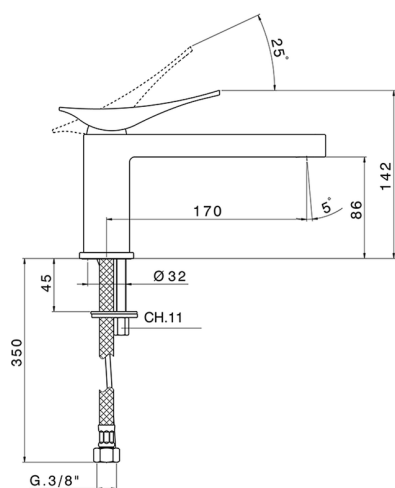

## Single lever washbasin mixer ROADSTER ACCENT\_RA001540

MODEL **RA001540**

Single lever washbasin mixer, without pop-up waste, G.3/8" stainless steel flexible hose

### CHARACTERISTICS

Cartridge Spare Parts **ZZ99663000**

**25 mm Cartridge**