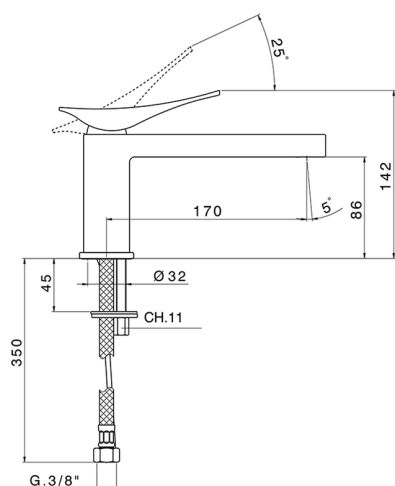

## Single lever washbasin mixer ROADSTER ACCENT\_RA001540

MODEL **RA001540**

Single lever washbasin mixer, without pop-up waste, G.3/8" stainless steel flexible hose

### CHARACTERISTICS

Cartridge Spare Parts **ZZ99663000**

**25 mm Cartridge**