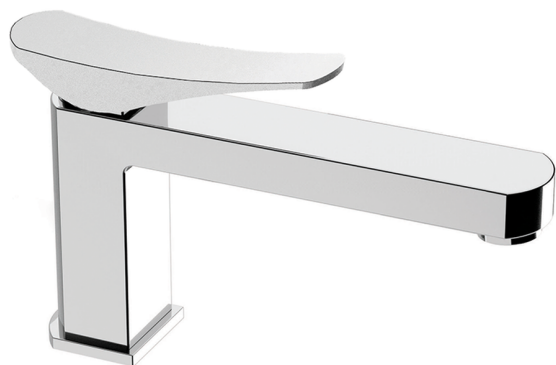

## Single lever washbasin mixer ROADSTER ACCENT\_RA001540

MODEL **RA001540**

Single lever washbasin mixer, without pop-up waste, G.3/8" stainless steel flexible hose

### AVAILABLE FINISHINGS

-  **21** 21 Chrome
-  **2B** 2B Polished Nickel
-  **2F** 2F Brushed Nickel
-  **2Q** 2Q Black Titanium
-  **40** 40 Matt Black
-  **4Q** 4Q Matt White

## Single lever washbasin mixer ROADSTER ACCENT\_RA001540

RA001540

<https://en.cisal.it/single-lever-washbasin-mixer-roadster-accent-ra001540>

2026-04-29