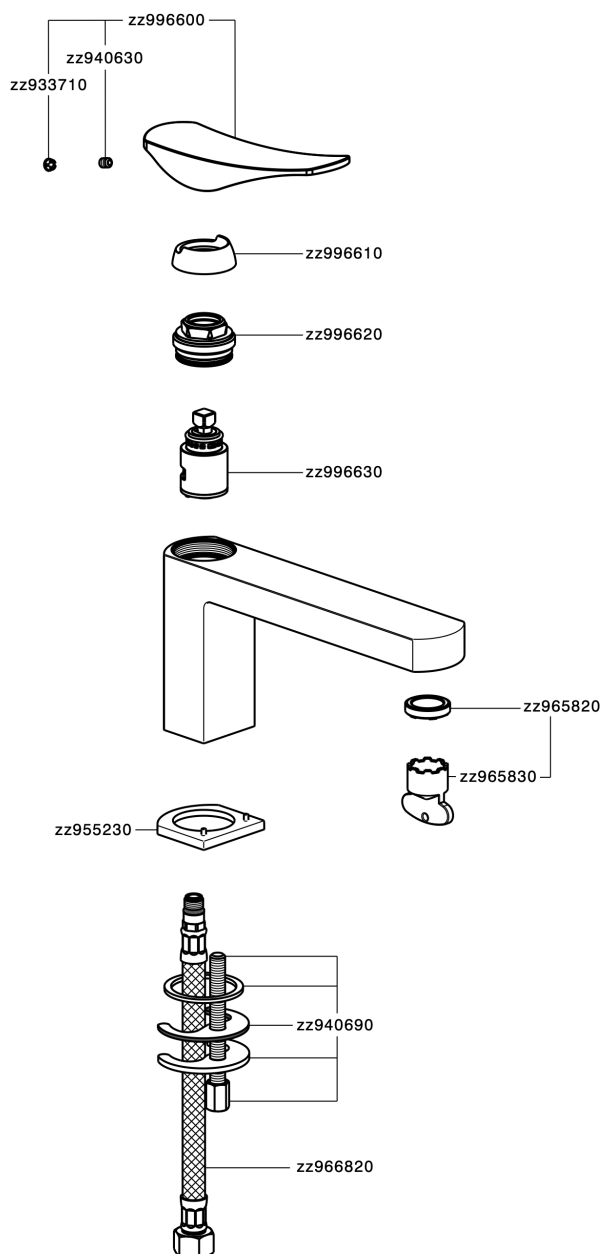

Single lever washbasin mixer ROADSTER ACCENT_RA001540

RA001540

<https://en.cisal.it/single-lever-washbasin-mixer-roadster-accent-ra001540>

2026-05-19