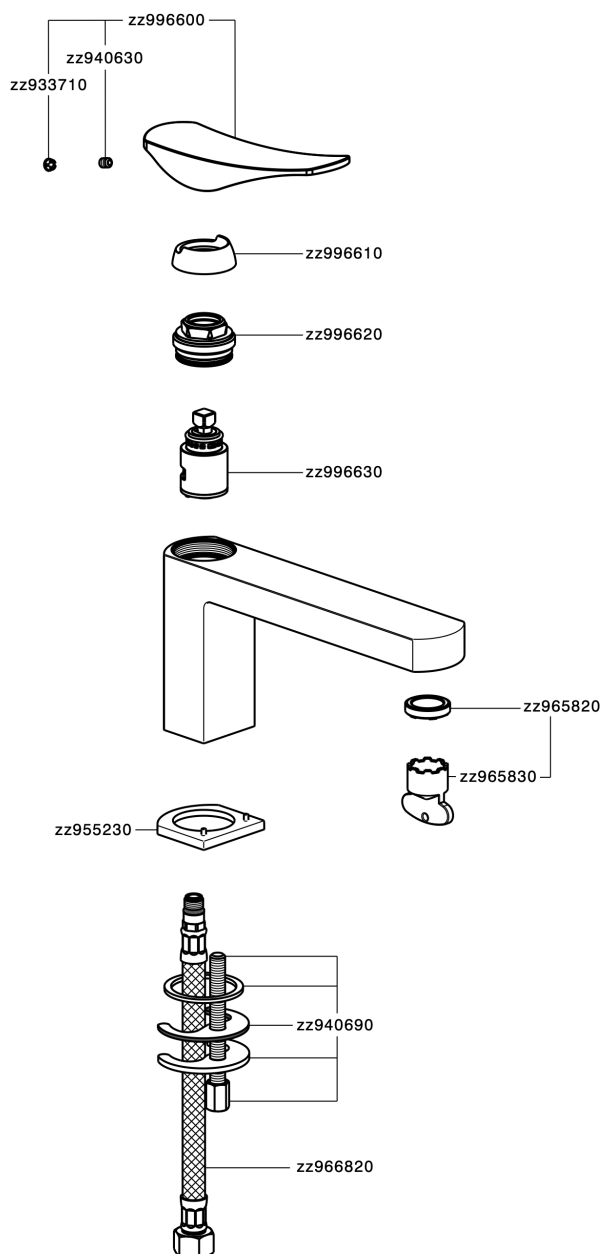

Single lever washbasin mixer ROADSTER ACCENT_RA001540

RA001540

<https://en.cisal.it/single-lever-washbasin-mixer-roadster-accent-ra001540>

2026-06-14