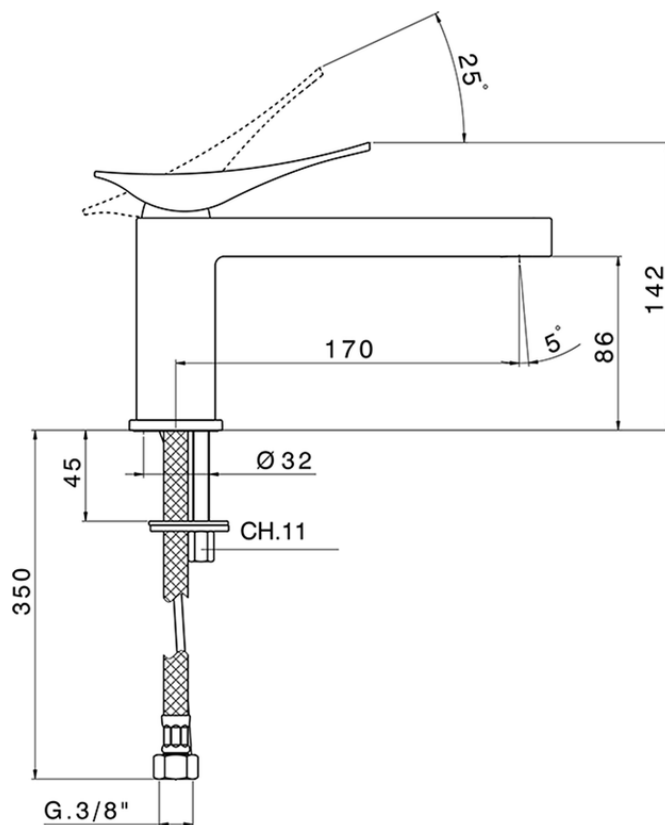

Single lever washbasin mixer ROADSTER ACCENT_RA001540

RA001540

<https://en.cisal.it/single-lever-washbasin-mixer-roadster-accent-ra001540>

2026-05-19