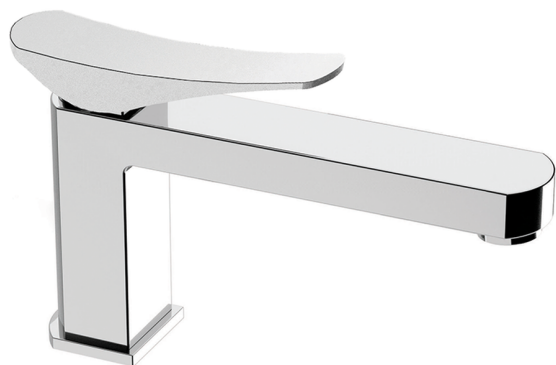

Single lever washbasin mixer ROADSTER ACCENT_RA001540

MODEL **RA001540**

Single lever washbasin mixer, without pop-up waste, G.3/8" stainless steel flexible hose

AVAILABLE FINISHINGS

-  **21** 21 Chrome
-  **2B** 2B Polished Nickel
-  **2F** 2F Brushed Nickel
-  **2Q** 2Q Black Titanium
-  **40** 40 Matt Black
-  **4Q** 4Q Matt White

CHARACTERISTICS

Cartridge Spare Parts **ZZ99663000**

25 mm Cartridge

Single lever washbasin mixer ROADSTER ACCENT_RA001540

RA001540

<https://en.cisal.it/single-lever-washbasin-mixer-roadster-accent-ra001540>