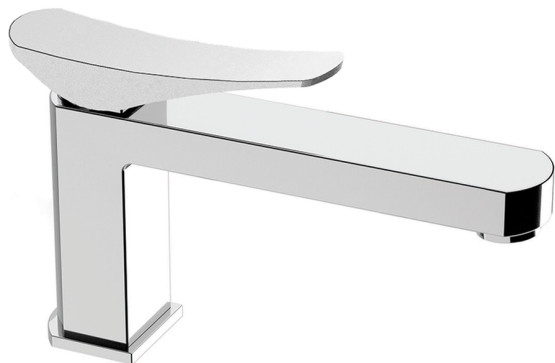

## Single lever washbasin mixer ROADSTER ACCENT\_RA001540

MODEL **RA001540**

Single lever washbasin mixer, without pop-up waste, G.3/8" stainless steel flexible hose

### AVAILABLE FINISHINGS

-  **21** 21 Chrome
-  **2B** 2B Polished Nickel
-  **2F** 2F Brushed Nickel
-  **2Q** 2Q Black Titanium
-  **40** 40 Matt Black
-  **4Q** 4Q Matt White

## Single lever washbasin mixer ROADSTER ACCENT\_RA001540

RA001540

<https://en.cisal.it/single-lever-washbasin-mixer-roadster-accent-ra001540>

2026-04-10