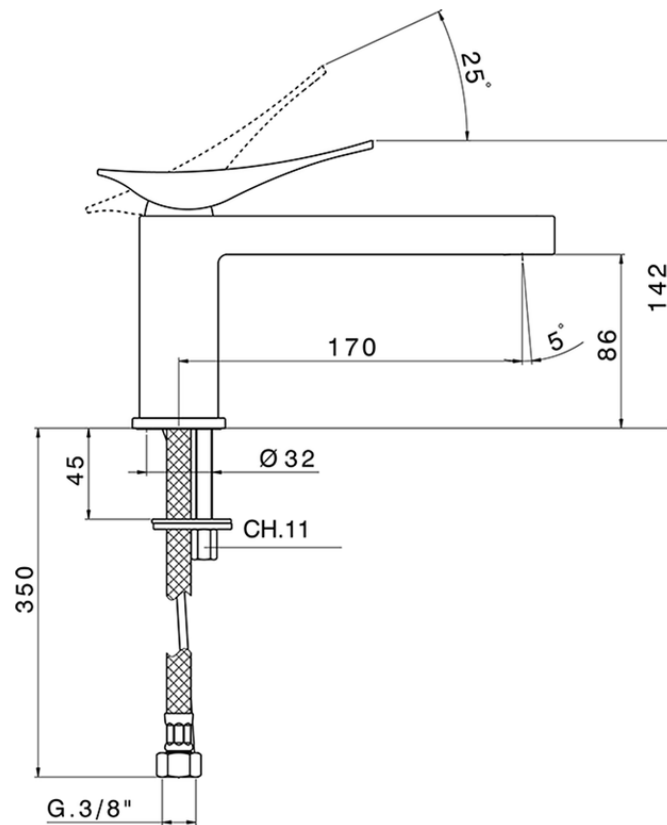

Single lever washbasin mixer ROADSTER ACCENT_RA001540

RA001540

<https://en.cisal.it/single-lever-washbasin-mixer-roadster-accent-ra001540>

2026-04-28