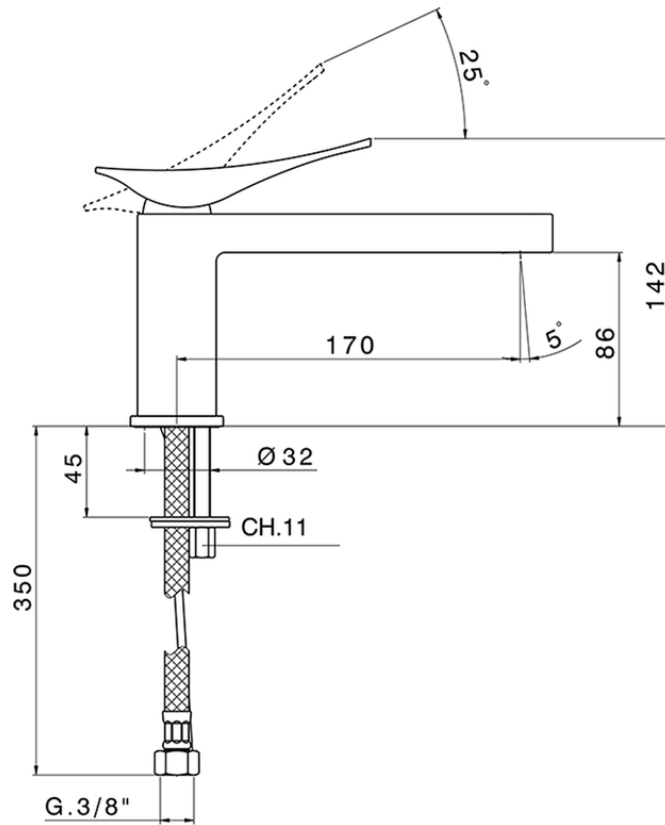

Single lever washbasin mixer ROADSTER ACCENT_RA001540

RA001540

<https://en.cisal.it/single-lever-washbasin-mixer-roadster-accent-ra001540>

2026-06-13