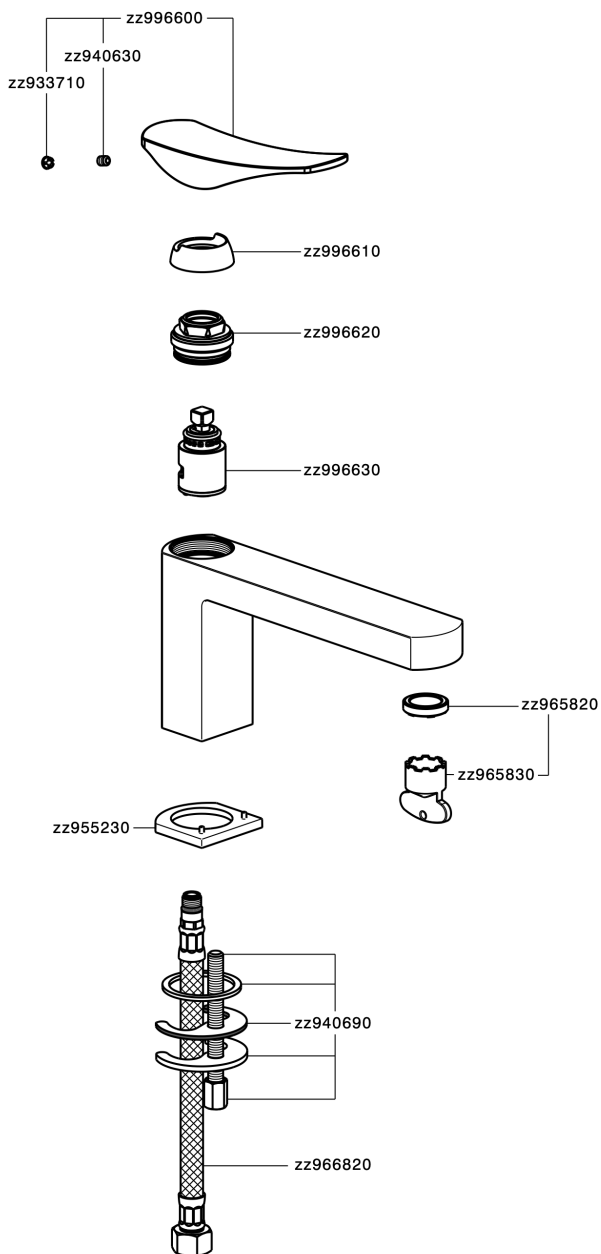

Single lever washbasin mixer ROADSTER ACCENT_RA001540

MODEL **RA001540**

Single lever washbasin mixer, without pop-up waste, G.3/8" stainless steel flexible hose

AVAILABLE FINISHINGS

-  **21** 21 Chrome
-  **2B** 2B Polished Nickel
-  **2F** 2F Brushed Nickel
-  **2Q** 2Q Black Titanium
-  **40** 40 Matt Black
-  **4Q** 4Q Matt White

CHARACTERISTICS

Cartridge Spare Parts **ZZ99663000**

25 mm Cartridge

Single lever washbasin mixer ROADSTER ACCENT_RA001540

RA001540

<https://en.cisal.it/single-lever-washbasin-mixer-roadster-accent-ra001540>