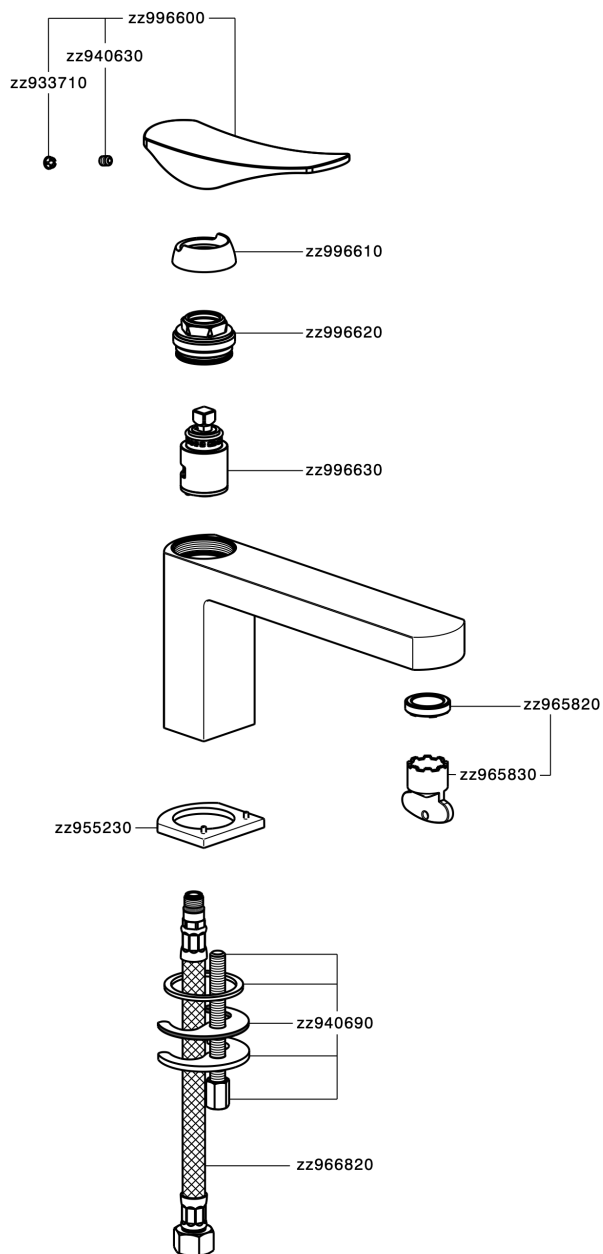

Single lever washbasin mixer ROADSTER ACCENT_RA001540

RA001540

<https://en.cisal.it/single-lever-washbasin-mixer-roadster-accent-ra001540>

2026-05-19