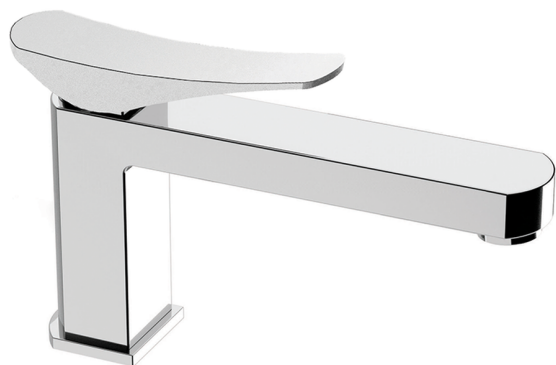

## Single lever washbasin mixer ROADSTER ACCENT\_RA001540

MODEL **RA001540**

Single lever washbasin mixer, without pop-up waste, G.3/8" stainless steel flexible hose

### AVAILABLE FINISHINGS

-  **21** 21 Chrome
-  **2B** 2B Polished Nickel
-  **2F** 2F Brushed Nickel
-  **2Q** 2Q Black Titanium
-  **40** 40 Matt Black
-  **4Q** 4Q Matt White

## Single lever washbasin mixer ROADSTER ACCENT\_RA001540

RA001540

<https://en.cisal.it/single-lever-washbasin-mixer-roadster-accent-ra001540>

2026-05-19