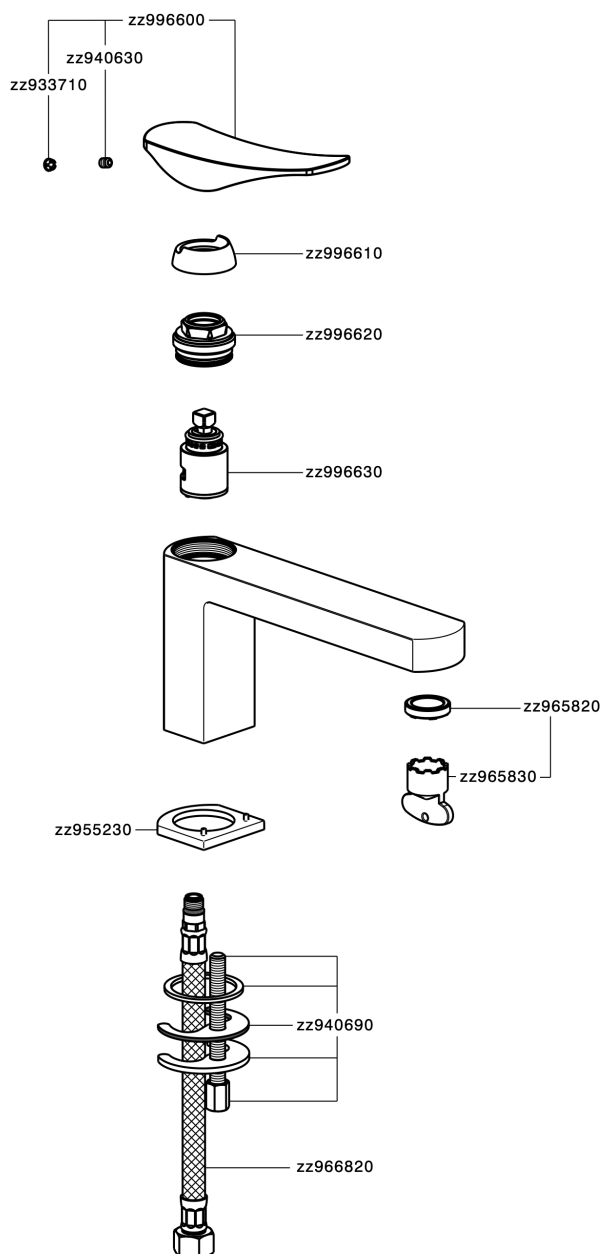

Single lever washbasin mixer ROADSTER ACCENT_RA001540

RA001540

<https://en.cisal.it/single-lever-washbasin-mixer-roadster-accent-ra001540>

2026-04-10