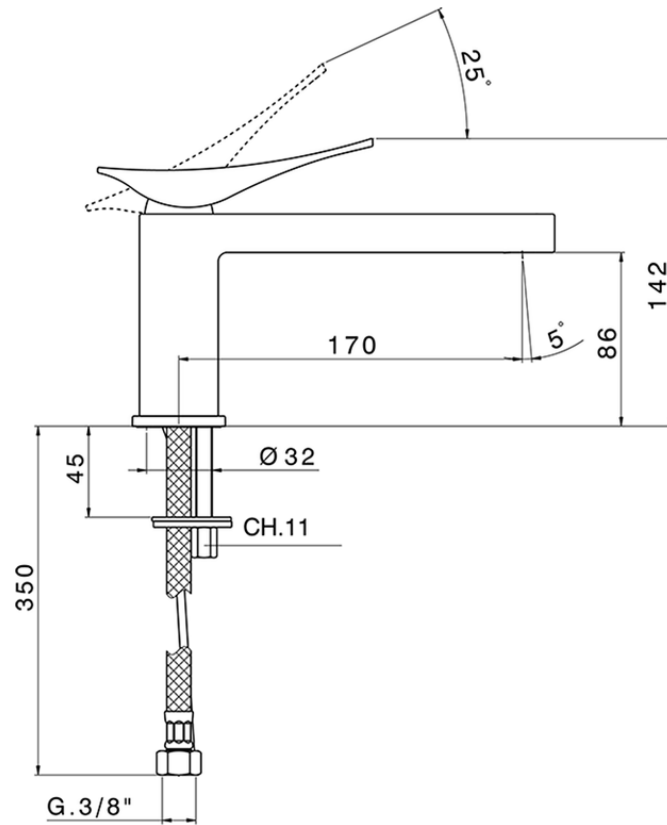

Single lever washbasin mixer ROADSTER ACCENT_RA001540

RA001540

<https://en.cisal.it/single-lever-washbasin-mixer-roadster-accent-ra001540>

2026-04-08