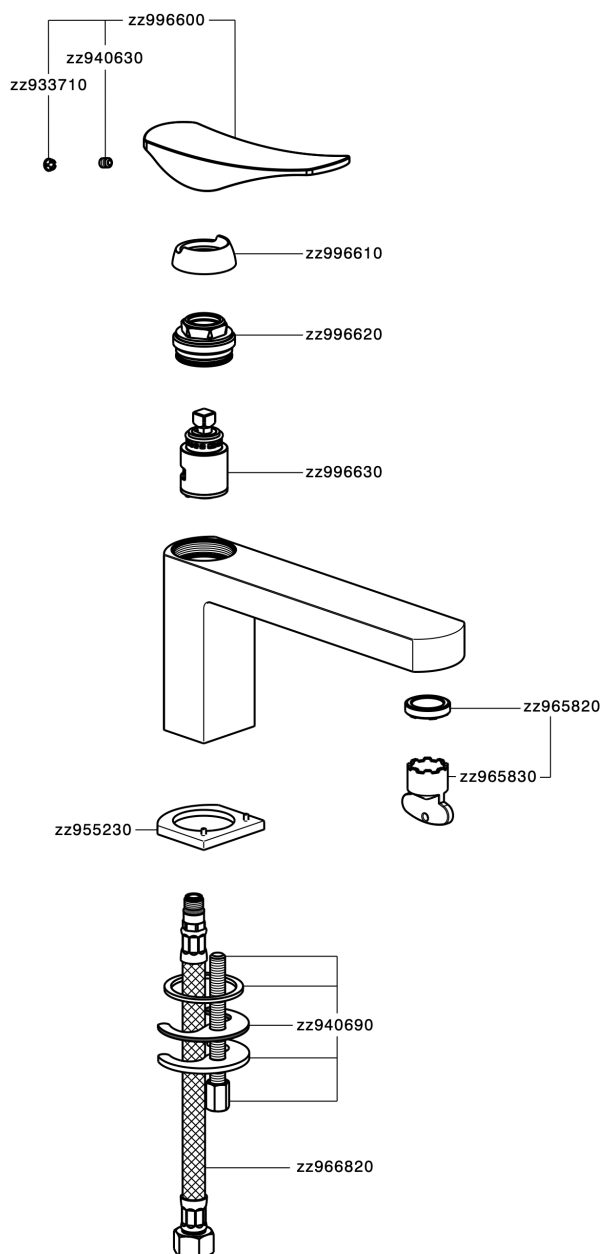

Single lever washbasin mixer ROADSTER ACCENT_RA001540

MODEL **RA001540**

Single lever washbasin mixer, without pop-up waste, G.3/8" stainless steel flexible hose

AVAILABLE FINISHINGS

-  **21** 21 Chrome
-  **2B** 2B Polished Nickel
-  **2F** 2F Brushed Nickel
-  **2Q** 2Q Black Titanium
-  **40** 40 Matt Black
-  **4Q** 4Q Matt White

CHARACTERISTICS

Cartridge Spare Parts **ZZ99663000**

25 mm Cartridge

Single lever washbasin mixer ROADSTER ACCENT_RA001540

RA001540

<https://en.cisal.it/single-lever-washbasin-mixer-roadster-accent-ra001540>