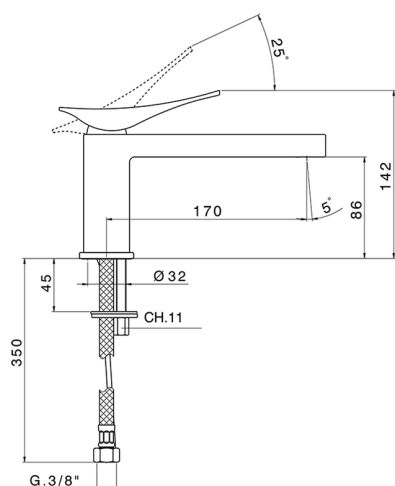

Single lever washbasin mixer ROADSTER ACCENT_RA001540

MODEL **RA001540**

Single lever washbasin mixer, without pop-up waste, G.3/8" stainless steel flexible hose

AVAILABLE FINISHINGS

-  **21** 21 Chrome
-  **2B** 2B Polished Nickel
-  **2F** 2F Brushed Nickel
-  **2Q** 2Q Black Titanium
-  **40** 40 Matt Black
-  **4Q** 4Q Matt White

CHARACTERISTICS

Cartridge Spare Parts **ZZ99663000**

25 mm Cartridge

Single lever washbasin mixer ROADSTER ACCENT_RA001540

RA001540

<https://en.cisal.it/single-lever-washbasin-mixer-roadster-accent-ra001540>