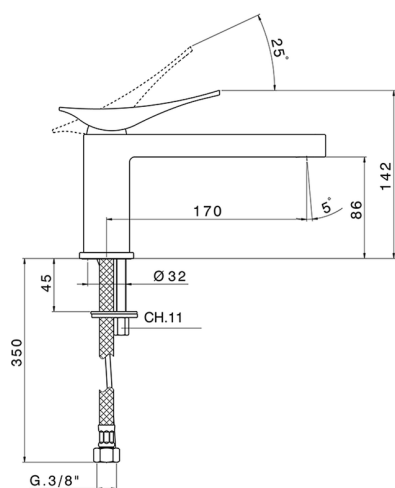

Single lever washbasin mixer ROADSTER ACCENT_RA001540

MODEL **RA001540**

Single lever washbasin mixer, without pop-up waste, G.3/8" stainless steel flexible hose

AVAILABLE FINISHINGS

-  **21** 21 Chrome
-  **2B** 2B Polished Nickel
-  **2F** 2F Brushed Nickel
-  **2Q** 2Q Black Titanium
-  **40** 40 Matt Black
-  **4Q** 4Q Matt White

CHARACTERISTICS

Cartridge Spare Parts **ZZ99663000**

25 mm Cartridge

Single lever washbasin mixer ROADSTER ACCENT_RA001540

RA001540

<https://en.cisal.it/single-lever-washbasin-mixer-roadster-accent-ra001540>