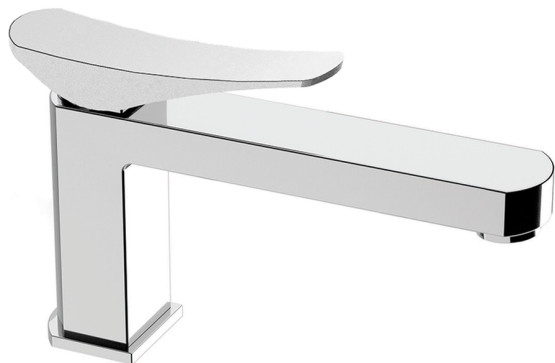

Single lever washbasin mixer ROADSTER ACCENT_RA001540

MODEL **RA001540**

Single lever washbasin mixer, without pop-up waste, G.3/8" stainless steel flexible hose

AVAILABLE FINISHINGS

-  **21** 21 Chrome
-  **2B** 2B Polished Nickel
-  **2F** 2F Brushed Nickel
-  **2Q** 2Q Black Titanium
-  **40** 40 Matt Black
-  **4Q** 4Q Matt White

CHARACTERISTICS

Cartridge Spare Parts **ZZ99663000**

25 mm Cartridge

Single lever washbasin mixer ROADSTER ACCENT_RA001540

RA001540

<https://en.cisal.it/single-lever-washbasin-mixer-roadster-accent-ra001540>