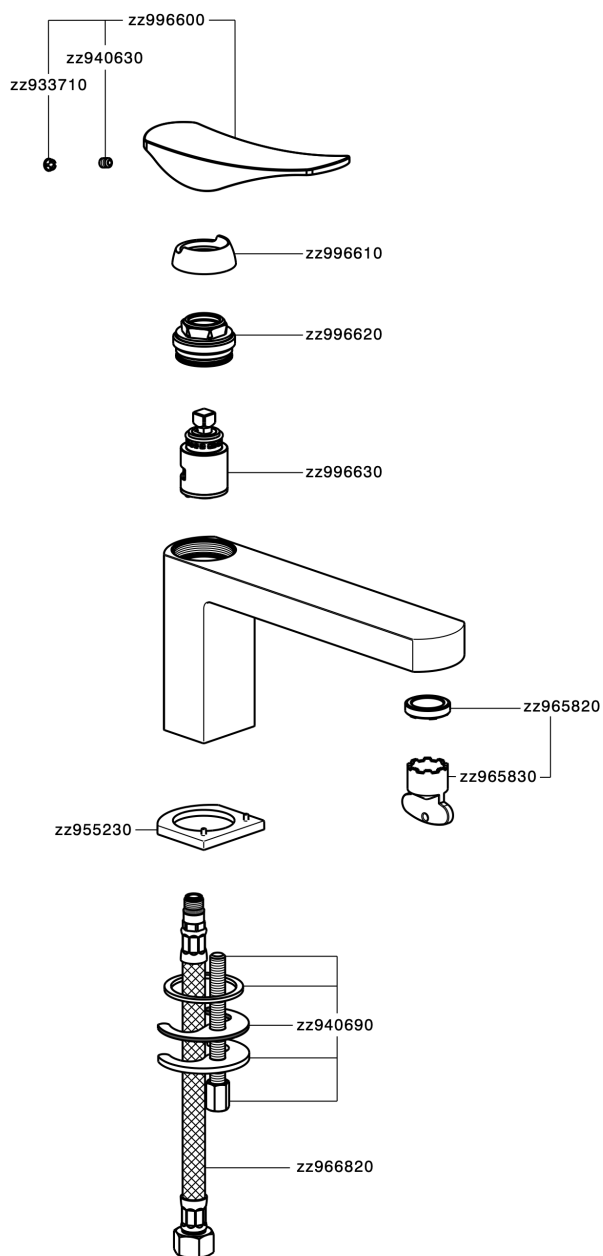

Single lever washbasin mixer ROADSTER ACCENT_RA001540

MODEL **RA001540**

Single lever washbasin mixer, without pop-up waste, G.3/8" stainless steel flexible hose

AVAILABLE FINISHINGS

-  **21** 21 Chrome
-  **2B** 2B Polished Nickel
-  **2F** 2F Brushed Nickel
-  **2Q** 2Q Black Titanium
-  **40** 40 Matt Black
-  **4Q** 4Q Matt White

CHARACTERISTICS

Cartridge Spare Parts **ZZ99663000**

25 mm Cartridge

Single lever washbasin mixer ROADSTER ACCENT_RA001540

RA001540

<https://en.cisal.it/single-lever-washbasin-mixer-roadster-accent-ra001540>