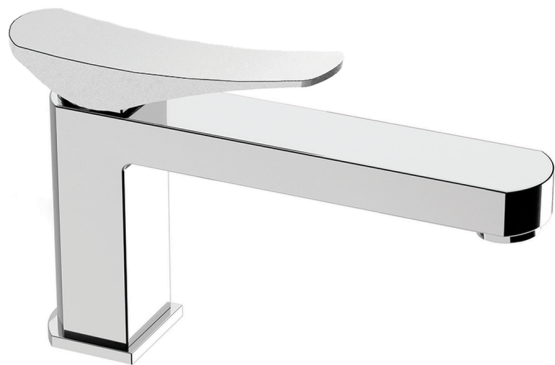

Single lever washbasin mixer ROADSTER ACCENT_RA001540

MODEL **RA001540**

Single lever washbasin mixer, without pop-up waste, G.3/8" stainless steel flexible hose

AVAILABLE FINISHINGS

-  **21** 21 Chrome
-  **2B** 2B Polished Nickel
-  **2F** 2F Brushed Nickel
-  **2Q** 2Q Black Titanium
-  **40** 40 Matt Black
-  **4Q** 4Q Matt White

CHARACTERISTICS

Cartridge Spare Parts **ZZ99663000**

25 mm Cartridge

Single lever washbasin mixer ROADSTER ACCENT_RA001540

RA001540

<https://en.cisal.it/single-lever-washbasin-mixer-roadster-accent-ra001540>