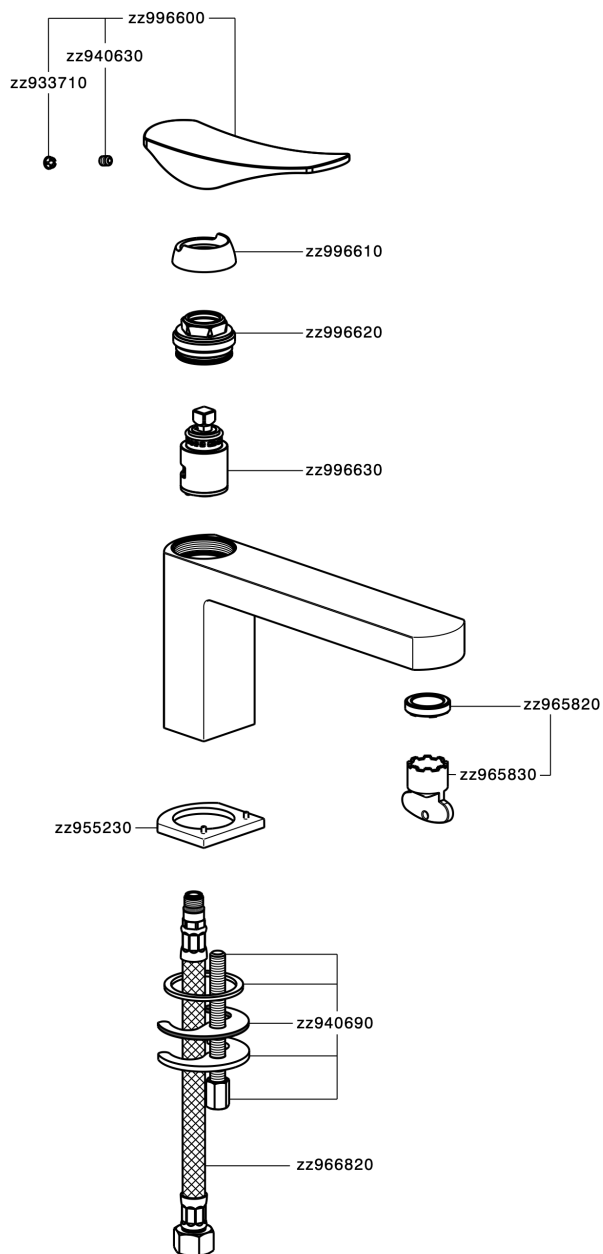

Single lever washbasin mixer ROADSTER ACCENT_RA001540

MODEL **RA001540**

Single lever washbasin mixer, without pop-up waste, G.3/8" stainless steel flexible hose

AVAILABLE FINISHINGS

-  **21** 21 Chrome
-  **2B** 2B Polished Nickel
-  **2F** 2F Brushed Nickel
-  **2Q** 2Q Black Titanium
-  **40** 40 Matt Black
-  **4Q** 4Q Matt White

CHARACTERISTICS

Cartridge Spare Parts **ZZ99663000**

25 mm Cartridge

Single lever washbasin mixer ROADSTER ACCENT_RA001540

RA001540

<https://en.cisal.it/single-lever-washbasin-mixer-roadster-accent-ra001540>