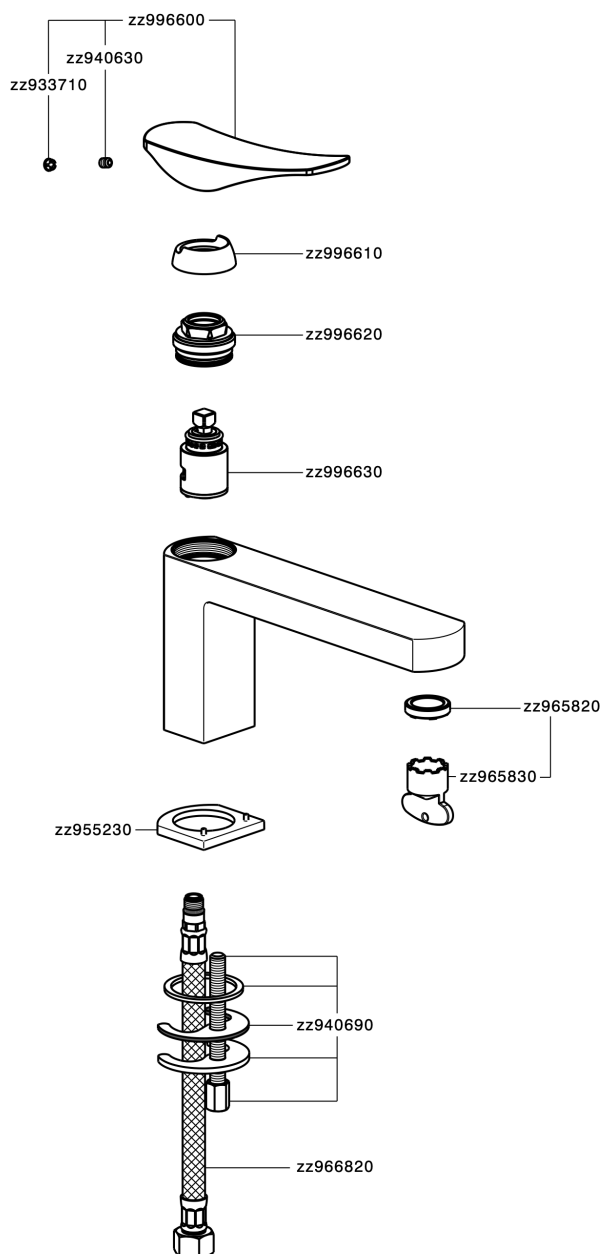

Single lever washbasin mixer ROADSTER ACCENT_RA001540

RA001540

<https://en.cisal.it/single-lever-washbasin-mixer-roadster-accent-ra001540>

2026-04-28