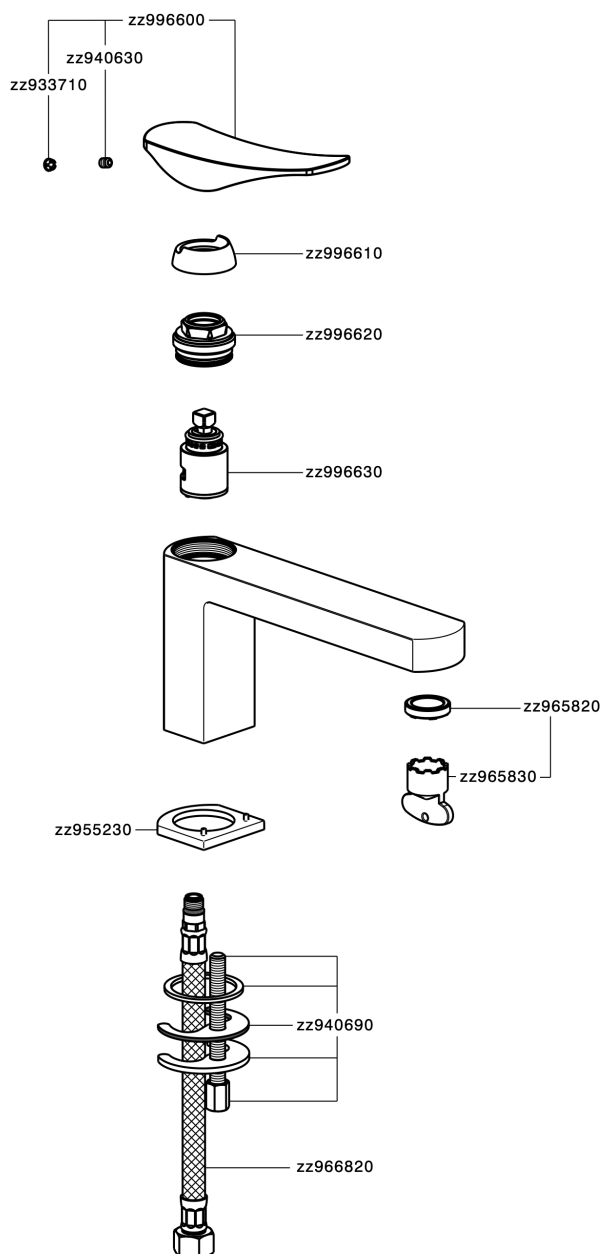

Single lever washbasin mixer ROADSTER ACCENT_RA001540

RA001540

<https://en.cisal.it/single-lever-washbasin-mixer-roadster-accent-ra001540>

2026-04-29