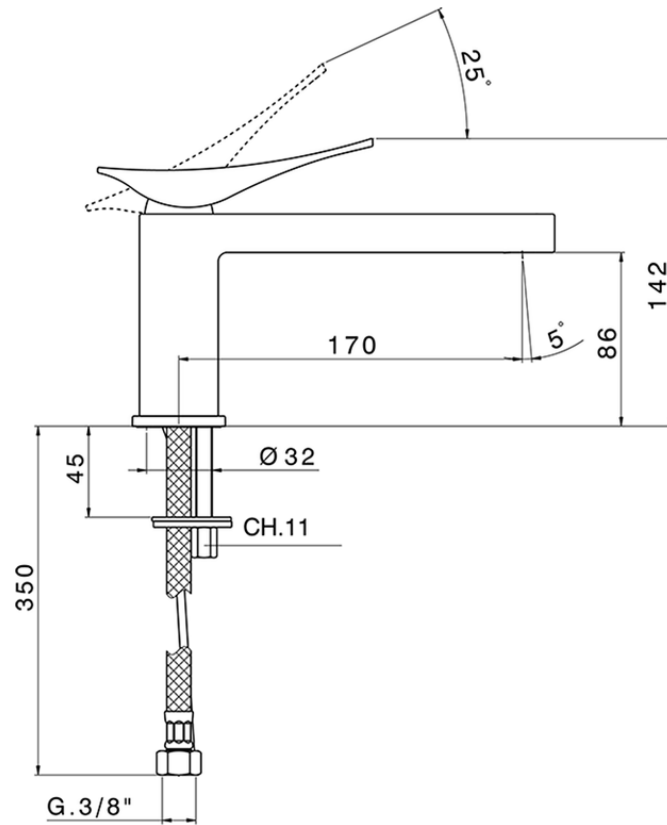

Single lever washbasin mixer ROADSTER ACCENT_RA001540

RA001540

<https://en.cisal.it/single-lever-washbasin-mixer-roadster-accent-ra001540>

2026-06-14