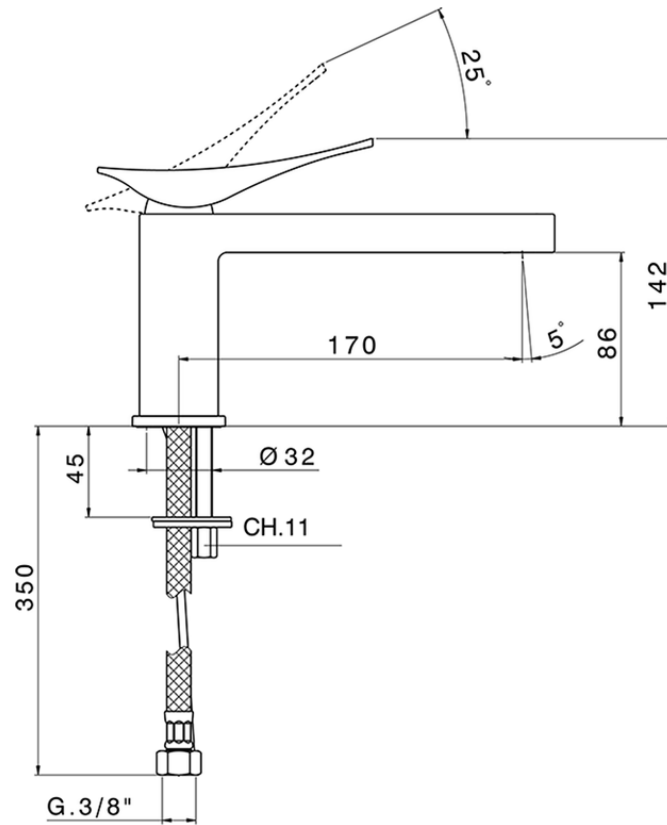

Single lever washbasin mixer ROADSTER ACCENT_RA001540

RA001540

<https://en.cisal.it/single-lever-washbasin-mixer-roadster-accent-ra001540>

2026-04-28