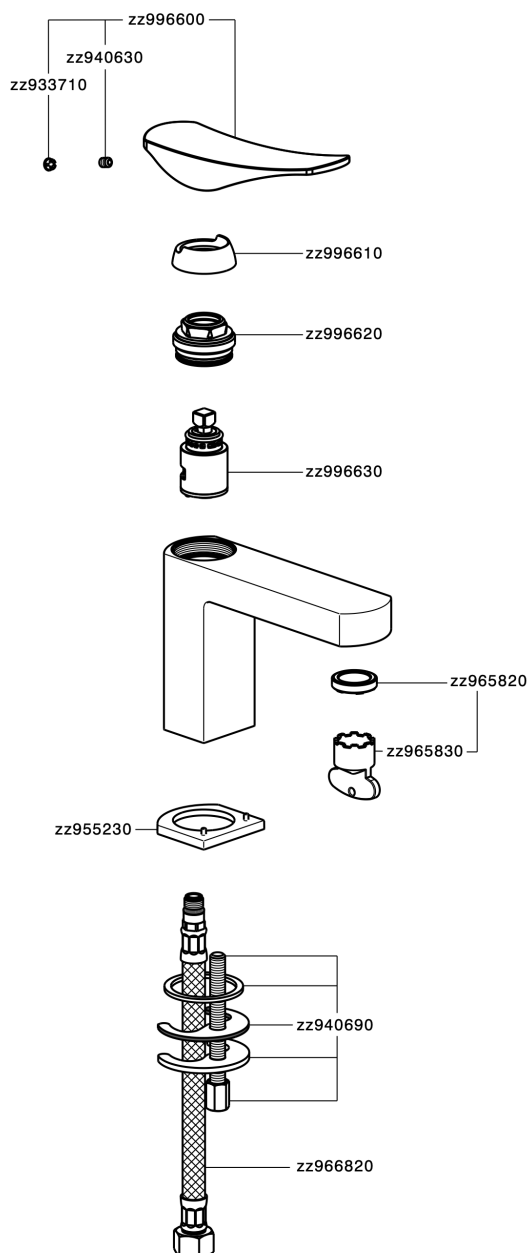

## Single lever washbasin mixer ROADSTER ACCENT\_RA000540

RA000540

<https://en.cisal.it/single-lever-washbasin-mixer-roadster-accent-ra000540>

2024-12-22