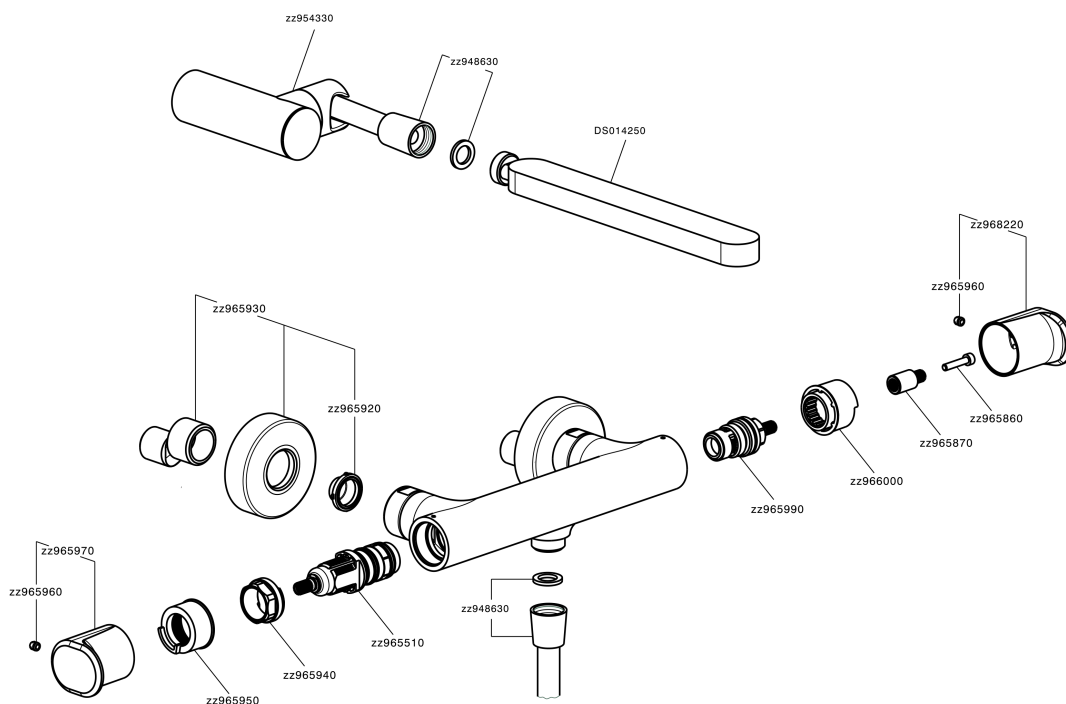

## Thermostatic shower mixer, with shower set LINEAVIVA\_LVD01010

LVD01010

<https://en.cisal.it/thermostatic-shower-mixer-with-shower-set-lineaviva-lvd01010>

2024-12-22